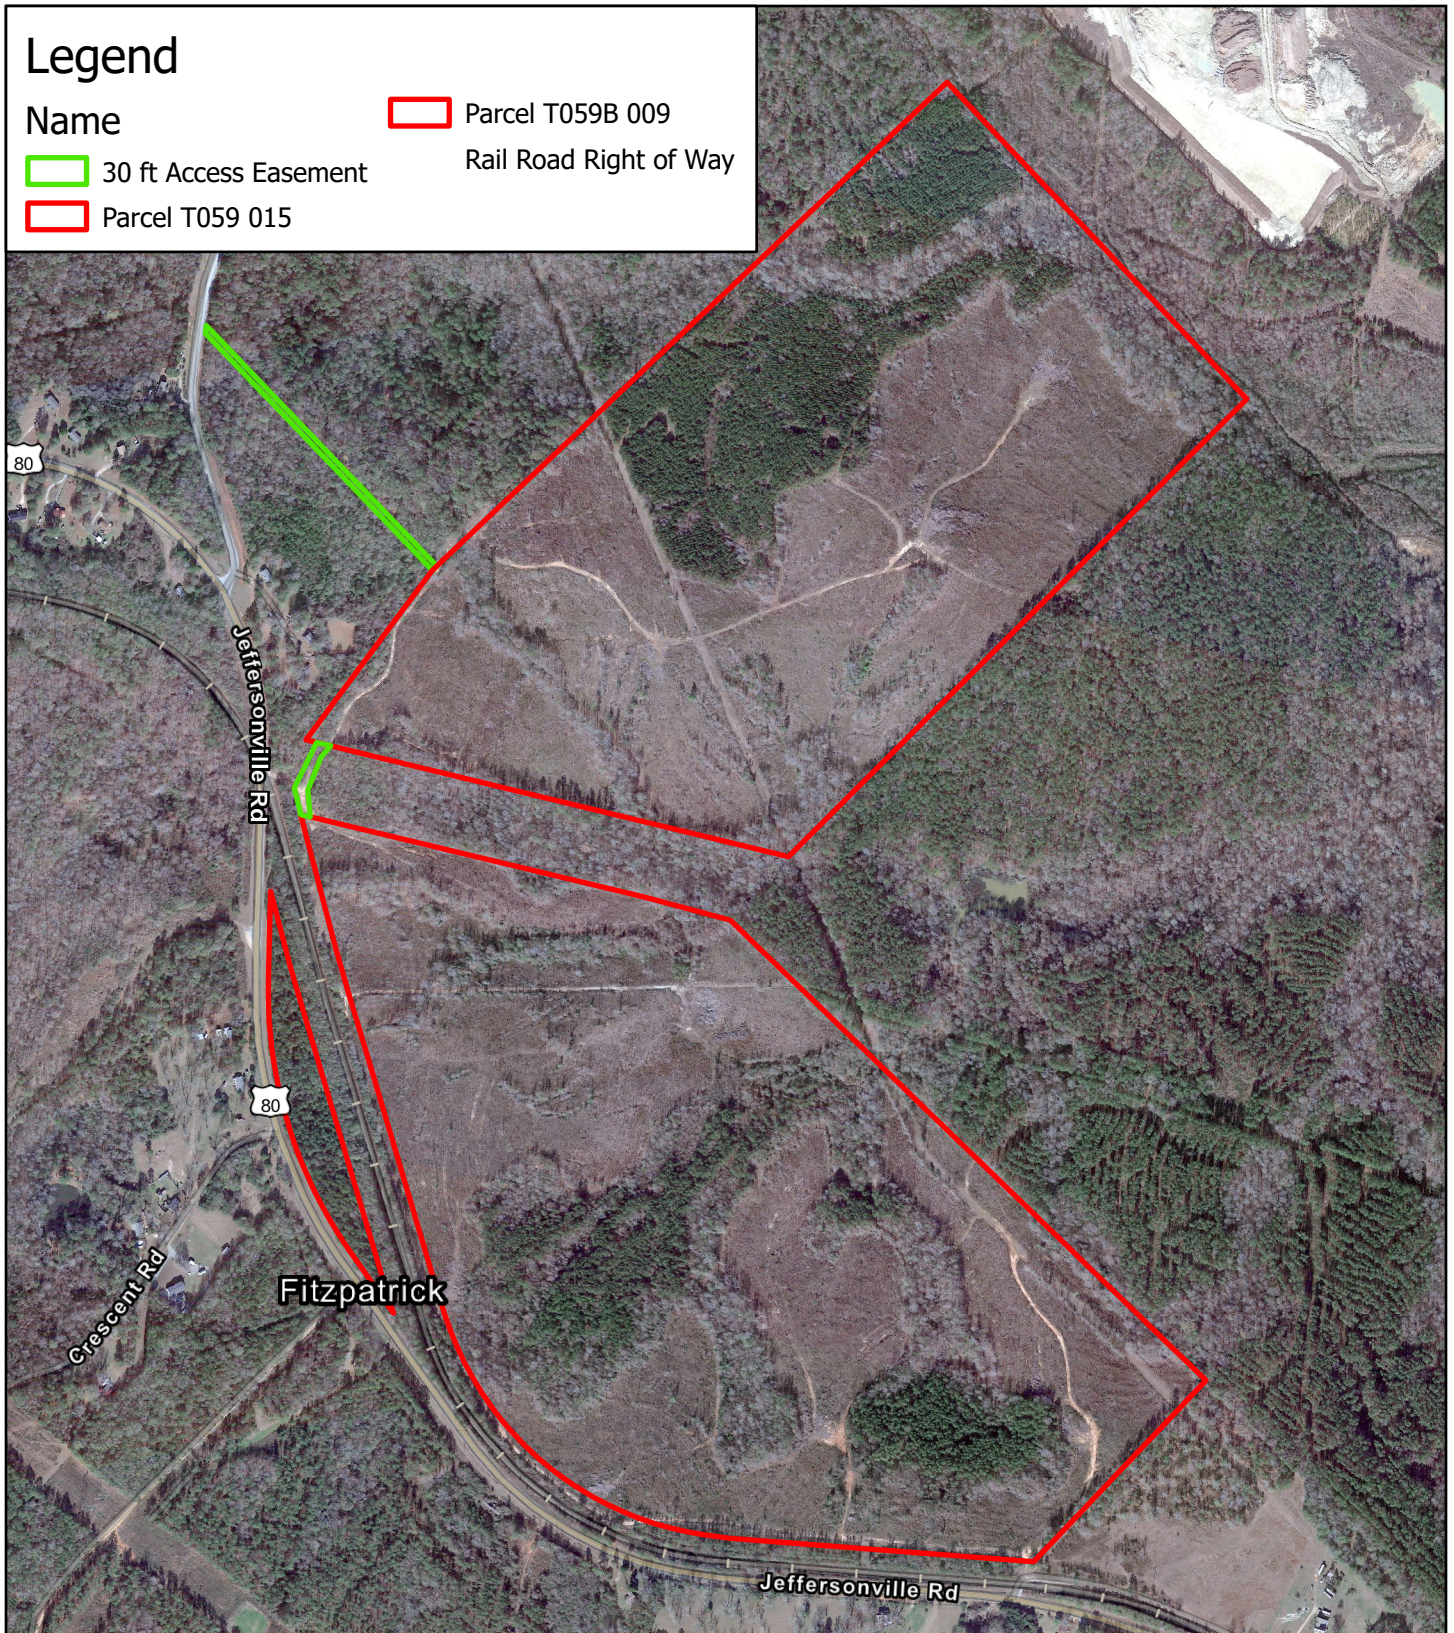

Legend

Name

 30 ft Access Easement

 Parcel T059 015

 Parcel T059B 009

 Rail Road Right of Way

TWIGGS GA | 287 Acres +/-
Tract Map

 **GREEN HILL**
LAND AND TIMBER
Foresters/Realtors

JACK R FRANKHOUSER, ALC
REALTOR/FORESTER
ACCREDITED LAND CONSULTANT
912-678-5920 | GHAND.COM

2023

Coordinate System: WGS 1984 Web Mercator Auxiliary Sphere Center: 83.4376°W 32.7572°N