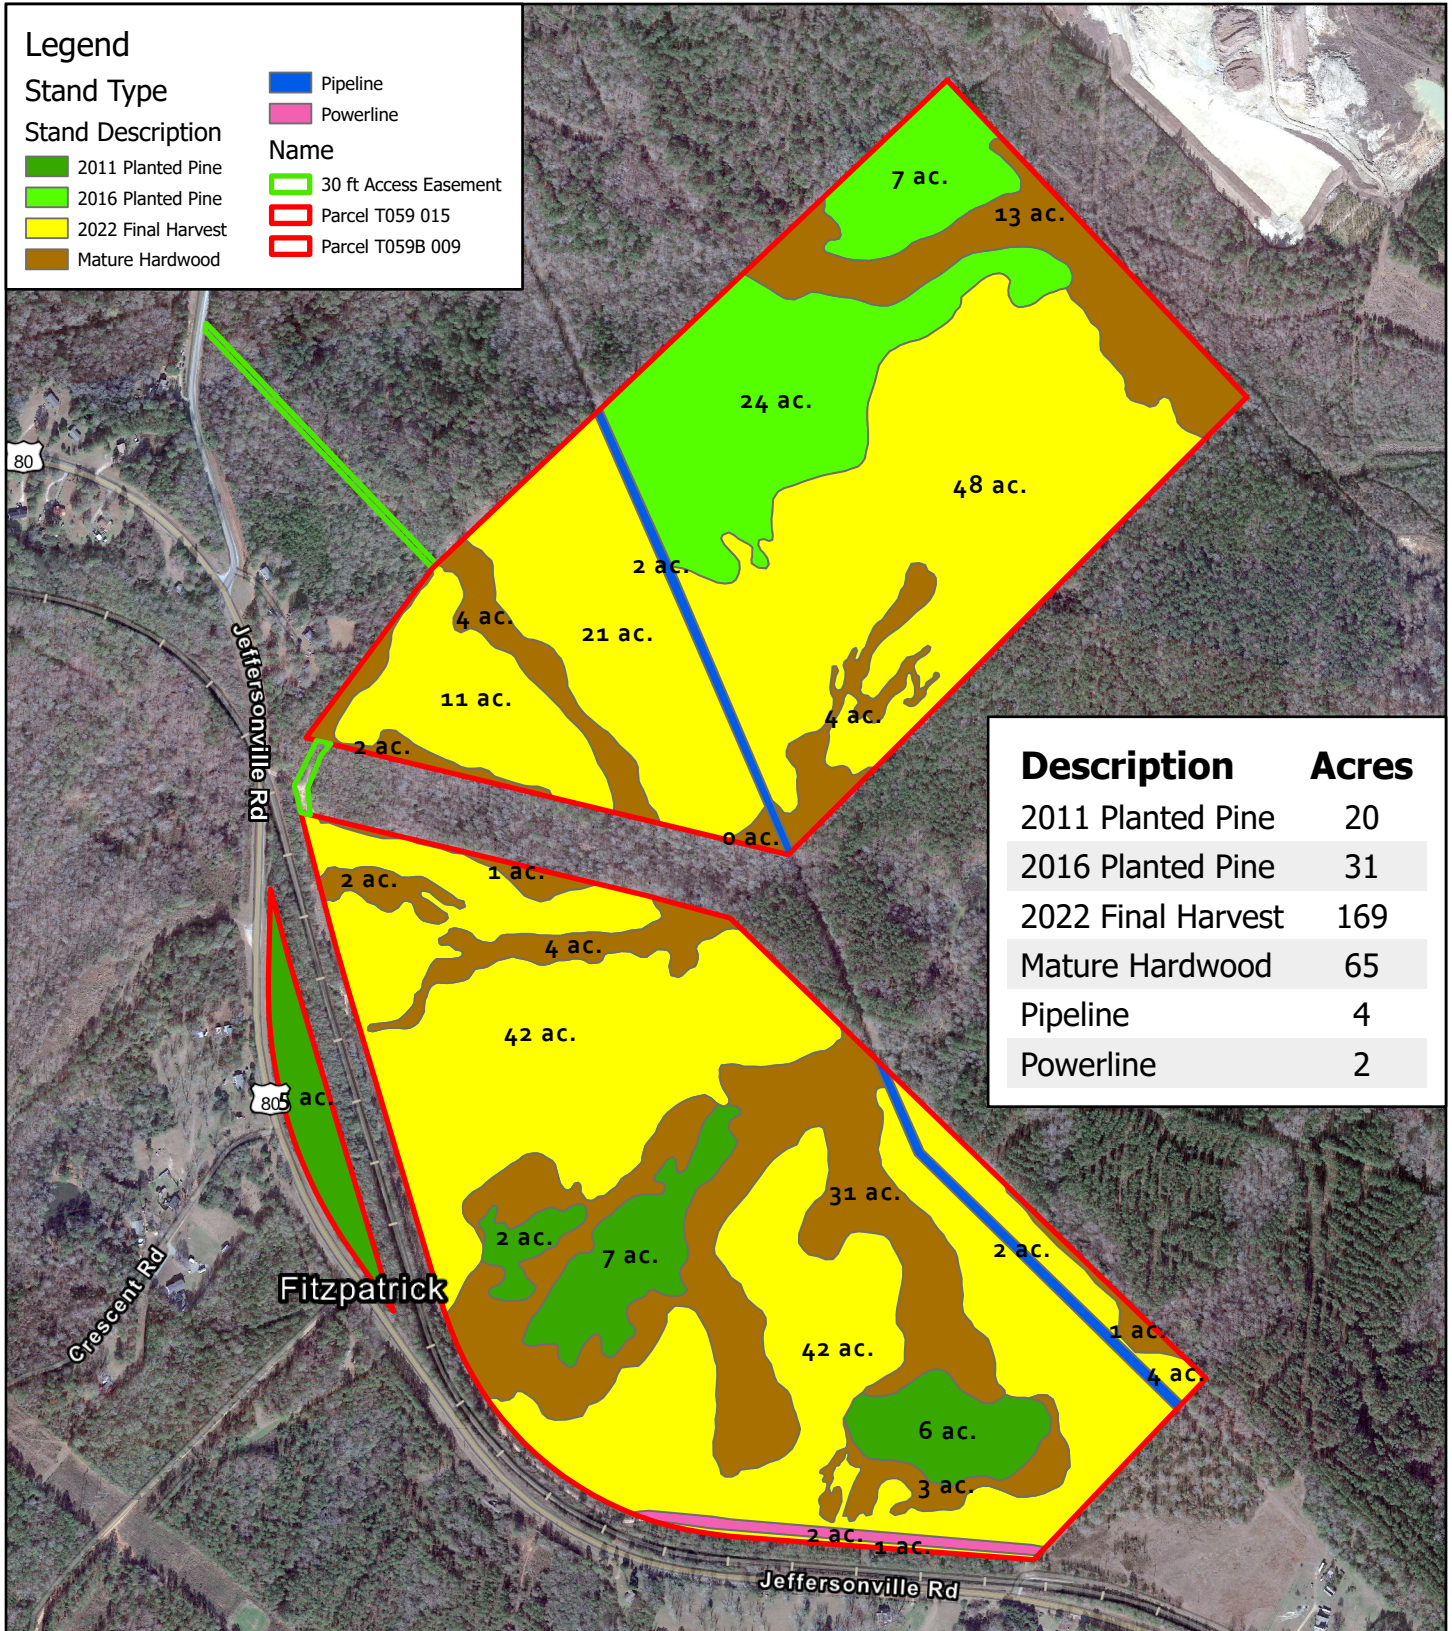

Legend

Stand Type

- █ Pipeline
- █ Powerline

Stand Description

- █ 2011 Planted Pine
- █ 2016 Planted Pine
- █ 2022 Final Harvest
- █ Mature Hardwood

Name

- 30 ft Access Easement
- Parcel T059 015
- Parcel T059B 009

TWIGGS GA | 287 Acres +/-

Timber Type Map

JACK R FRANKHOUSER, ALC
 REALTOR/FORESTER
 ACCREDITED LAND CONSULTANT
 912-678-5920 | GH.LAND.COM

2023

Coordinate System: WGS 1984 Web Mercator Auxiliary Sphere Center: 83.4376°W 32.7572°N