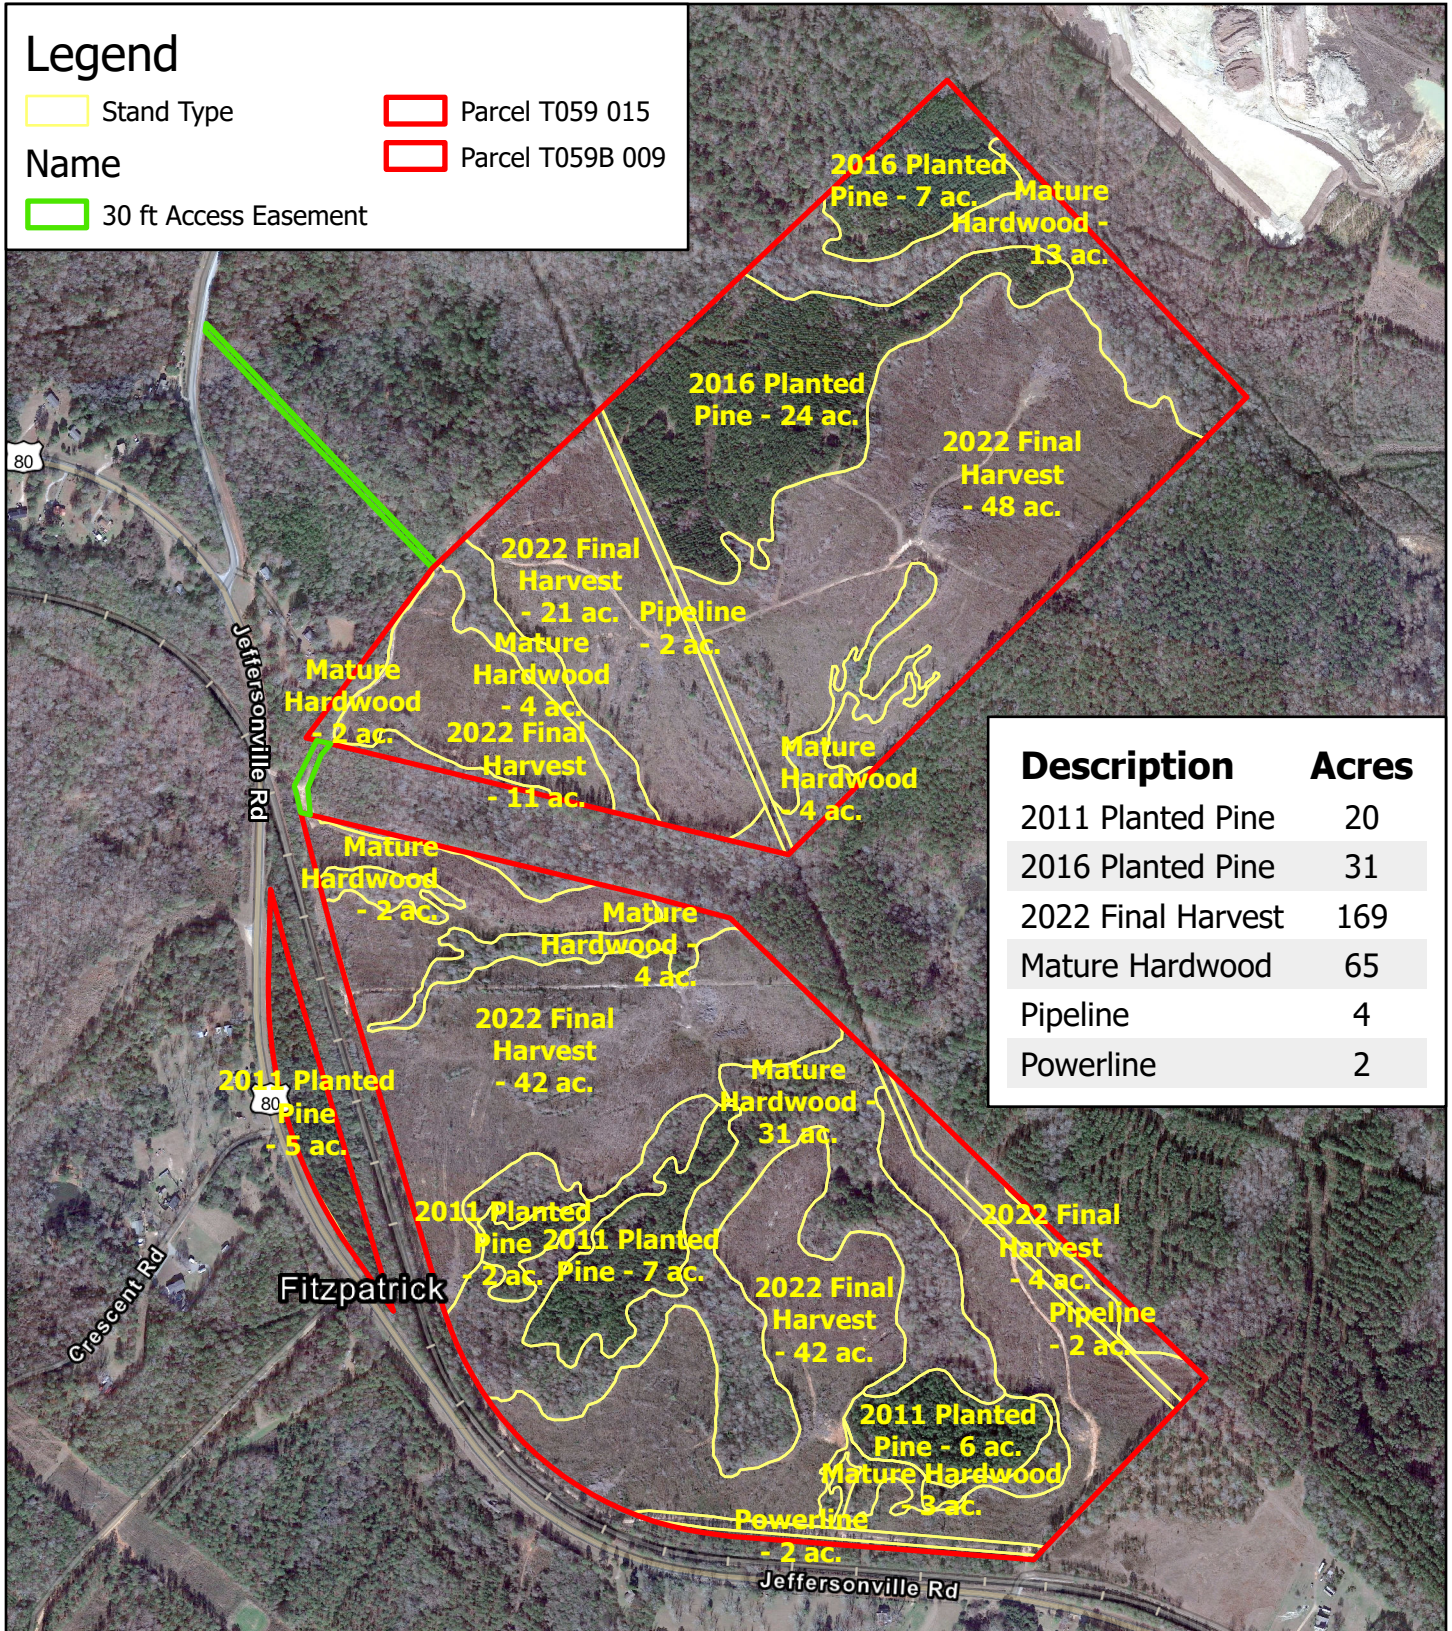

# Legend

Stand Type

Parcel T059 015

Name

Parcel T059B 009

30 ft Access Easement

Description	Acres
2011 Planted Pine	20
2016 Planted Pine	31
2022 Final Harvest	169
Mature Hardwood	65
Pipeline	4
Powerline	2

**TWIGGS GA | 287 Acres +/-**  
**Timber Type Map**

JACK R FRANKHOUSER, ALC  
 REALTOR/FORESTER  
 ACCREDITED LAND CONSULTANT  
 912-678-5920 | GH.LAND.COM

**2023**

Coordinate System: WGS 1984 Web Mercator Auxiliary Sphere Center: 83.4376°W 32.7572°N

1 inch equals 938 feet