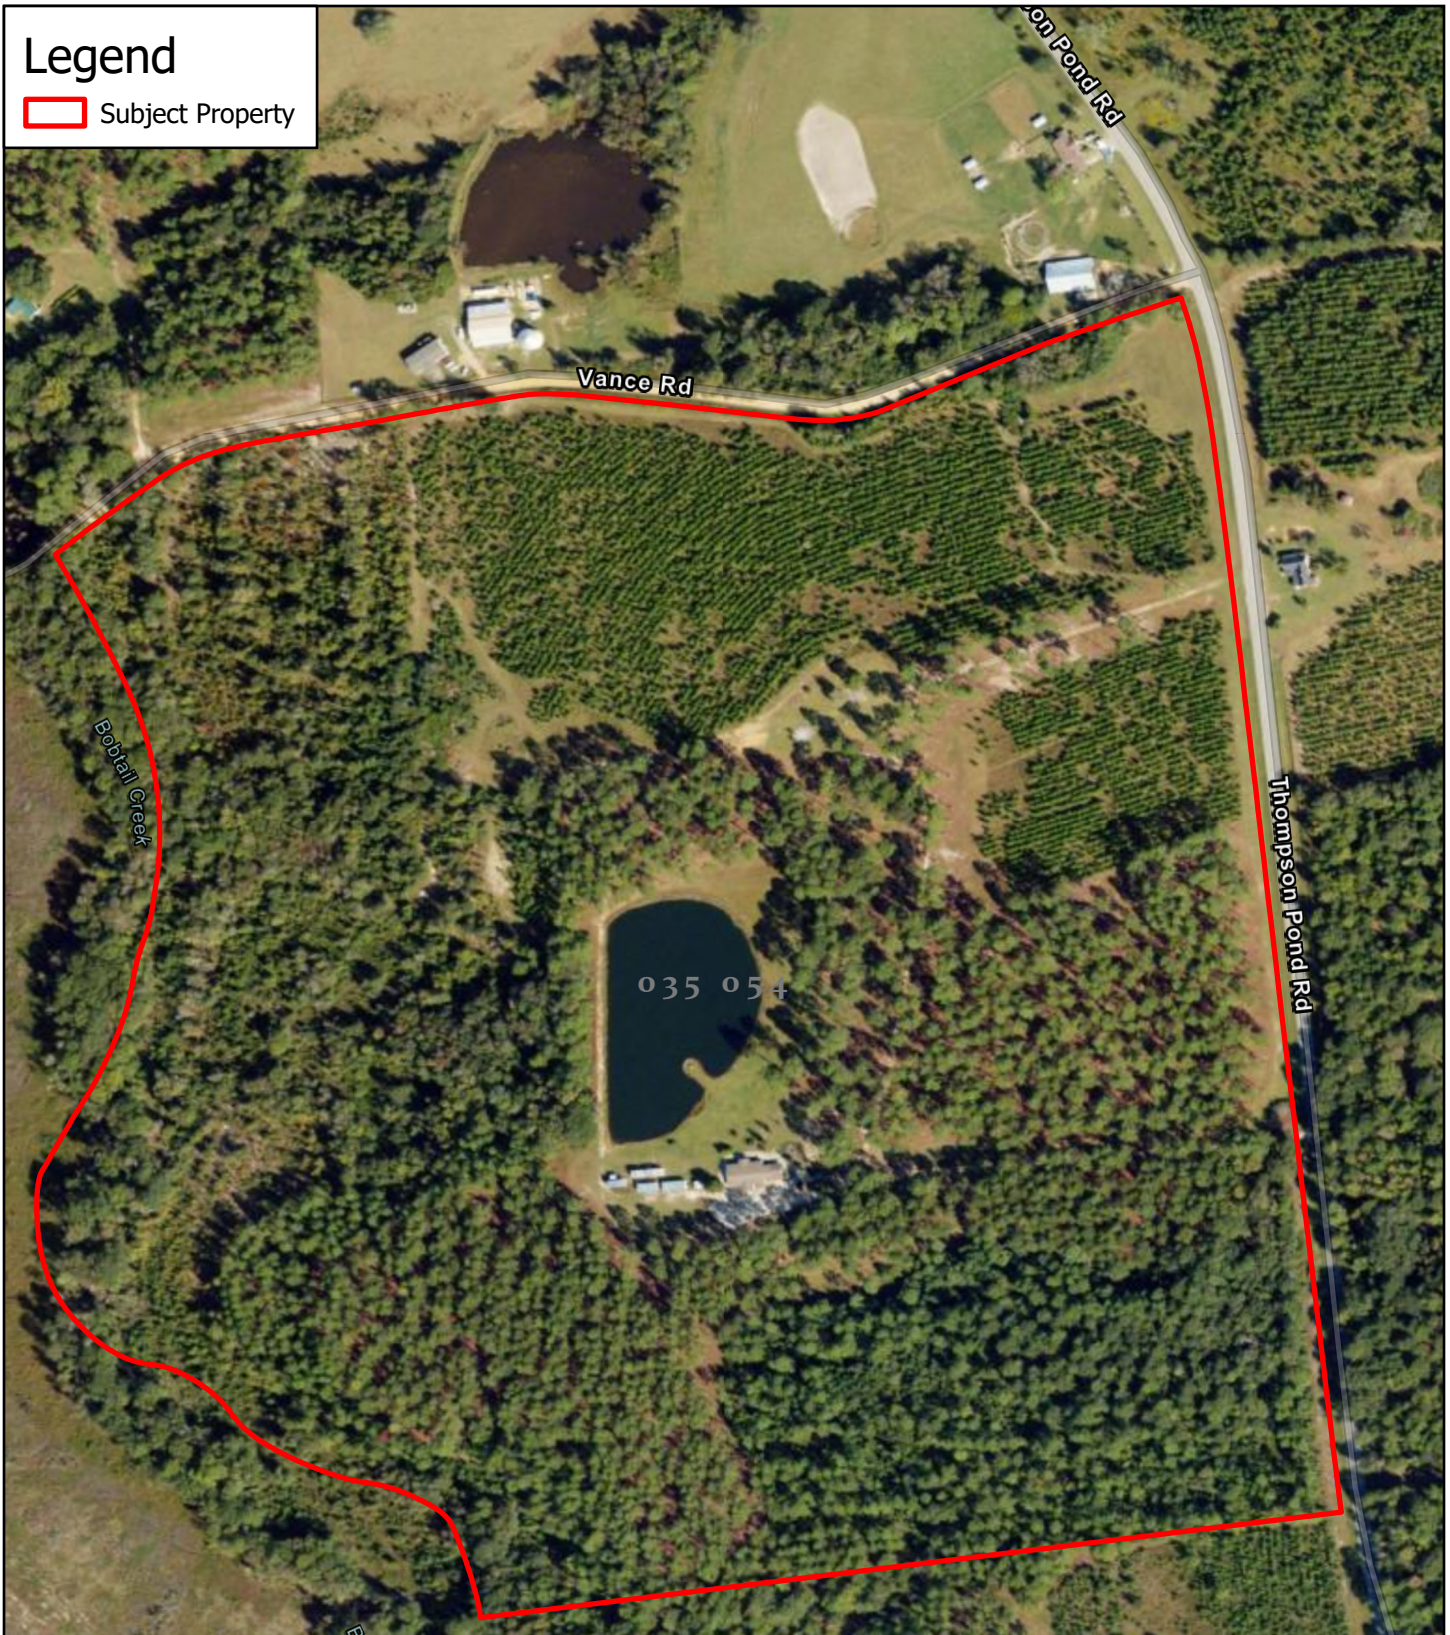

Legend

 Subject Property

Montgomery County GA - 98 Acres Tract Map

JACK R FRANKHOUSER, ALC
REALTOR/FORESTER
ACCREDITED LAND CONSULTANT
912-678-5920 | GH.LAND.COM

2025

Coordinate System: WGS 1984 Web Mercator Auxiliary Sphere

Center: 82.5025°W 32.3131°N

1 inch equals 404 feet