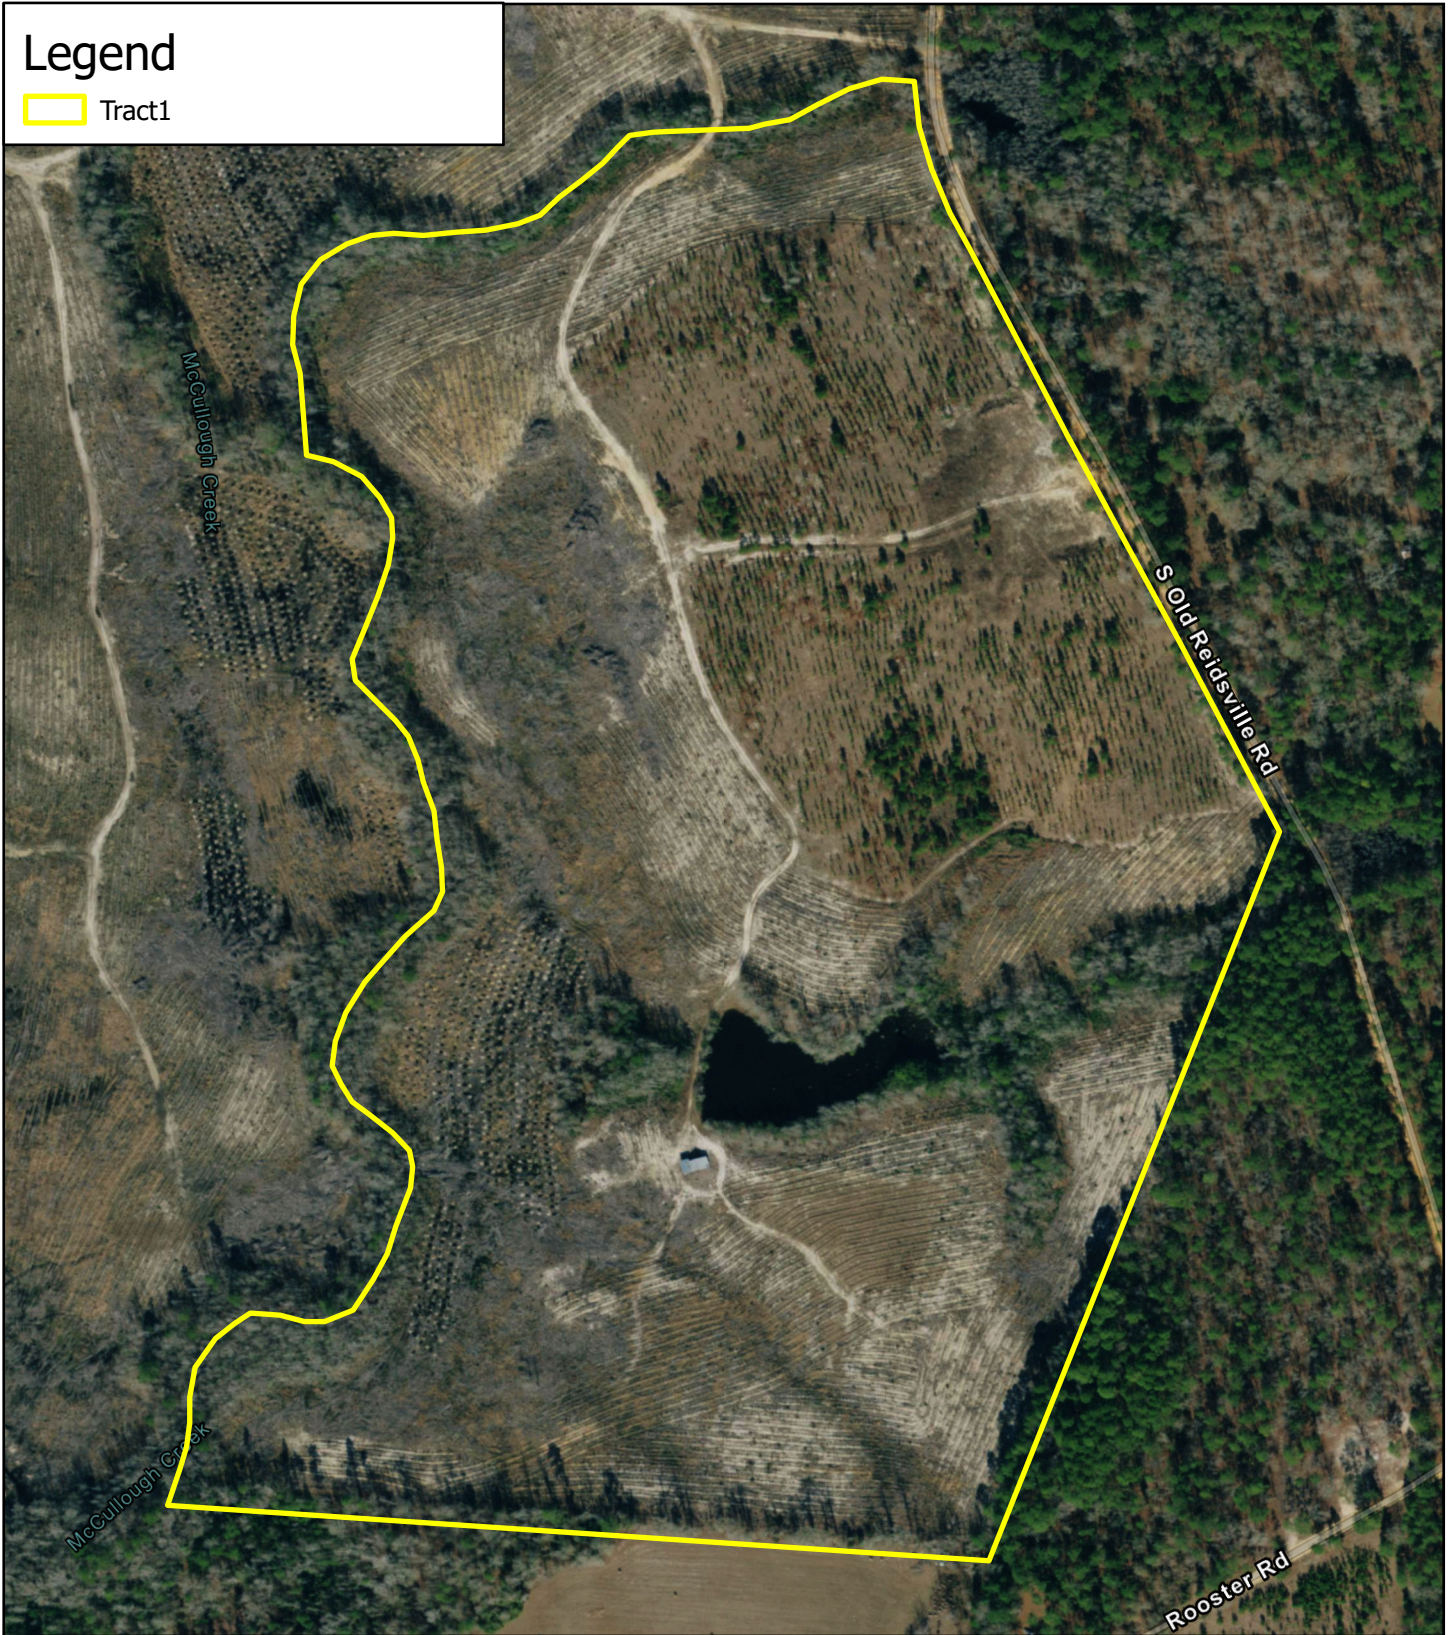

# Legend

 Tract1

## Emanuel County, GA - 69 Acres

# 2024

Coordinate System: WGS 1984 Web Mercator Auxiliary Sphere Center: 82.2206°W 32.4681°N

1 inch equals 381 feet