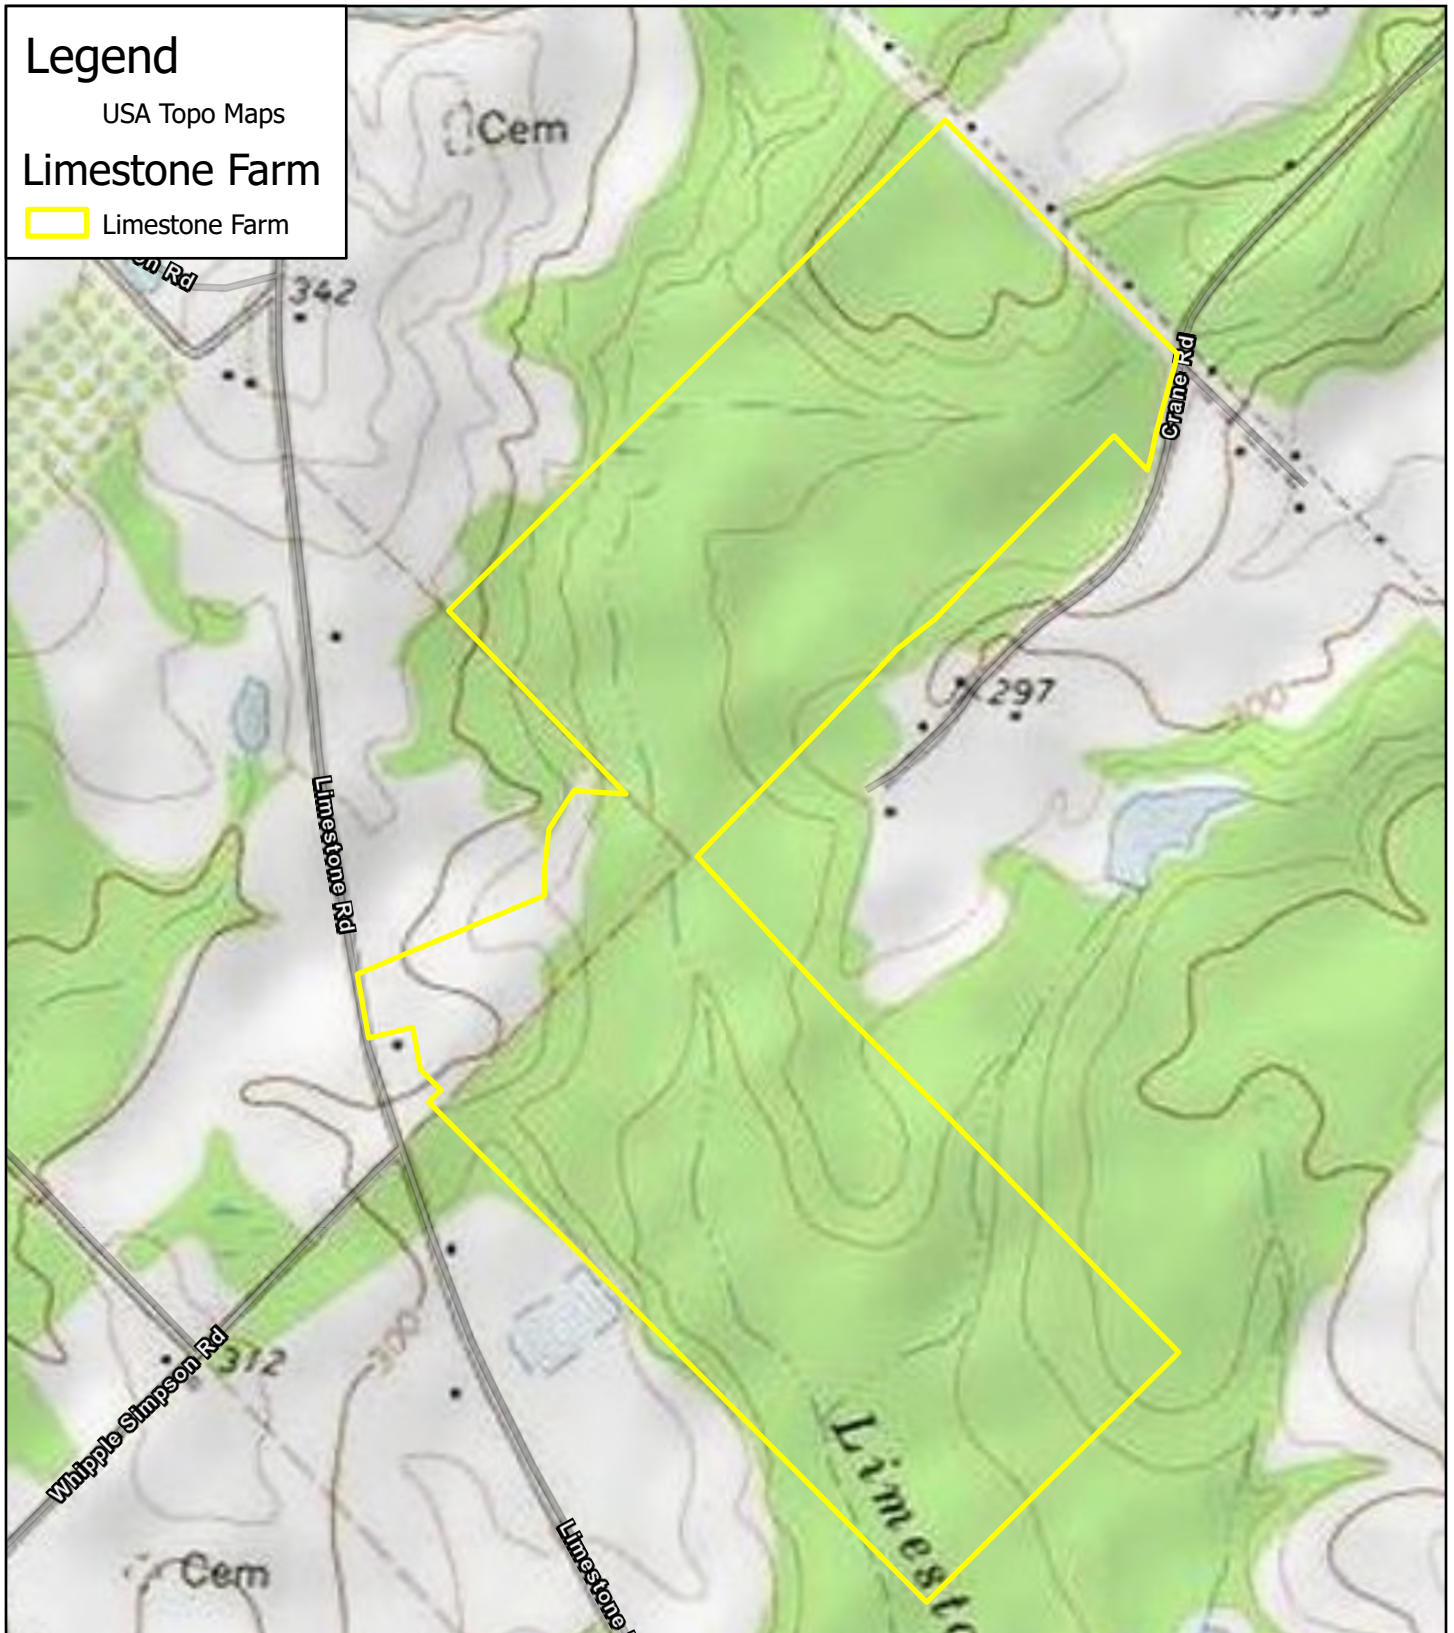

# Legend

USA Topo Maps

## Limestone Farm

 Limestone Farm

### Limestone Farm | 219.38 Acres

# 2025

1 inch equals 977 feet

Coordinate System: WGS 1984 Web Mercator Auxiliary Sphere

Center: 83.3535°W 32.3476°N