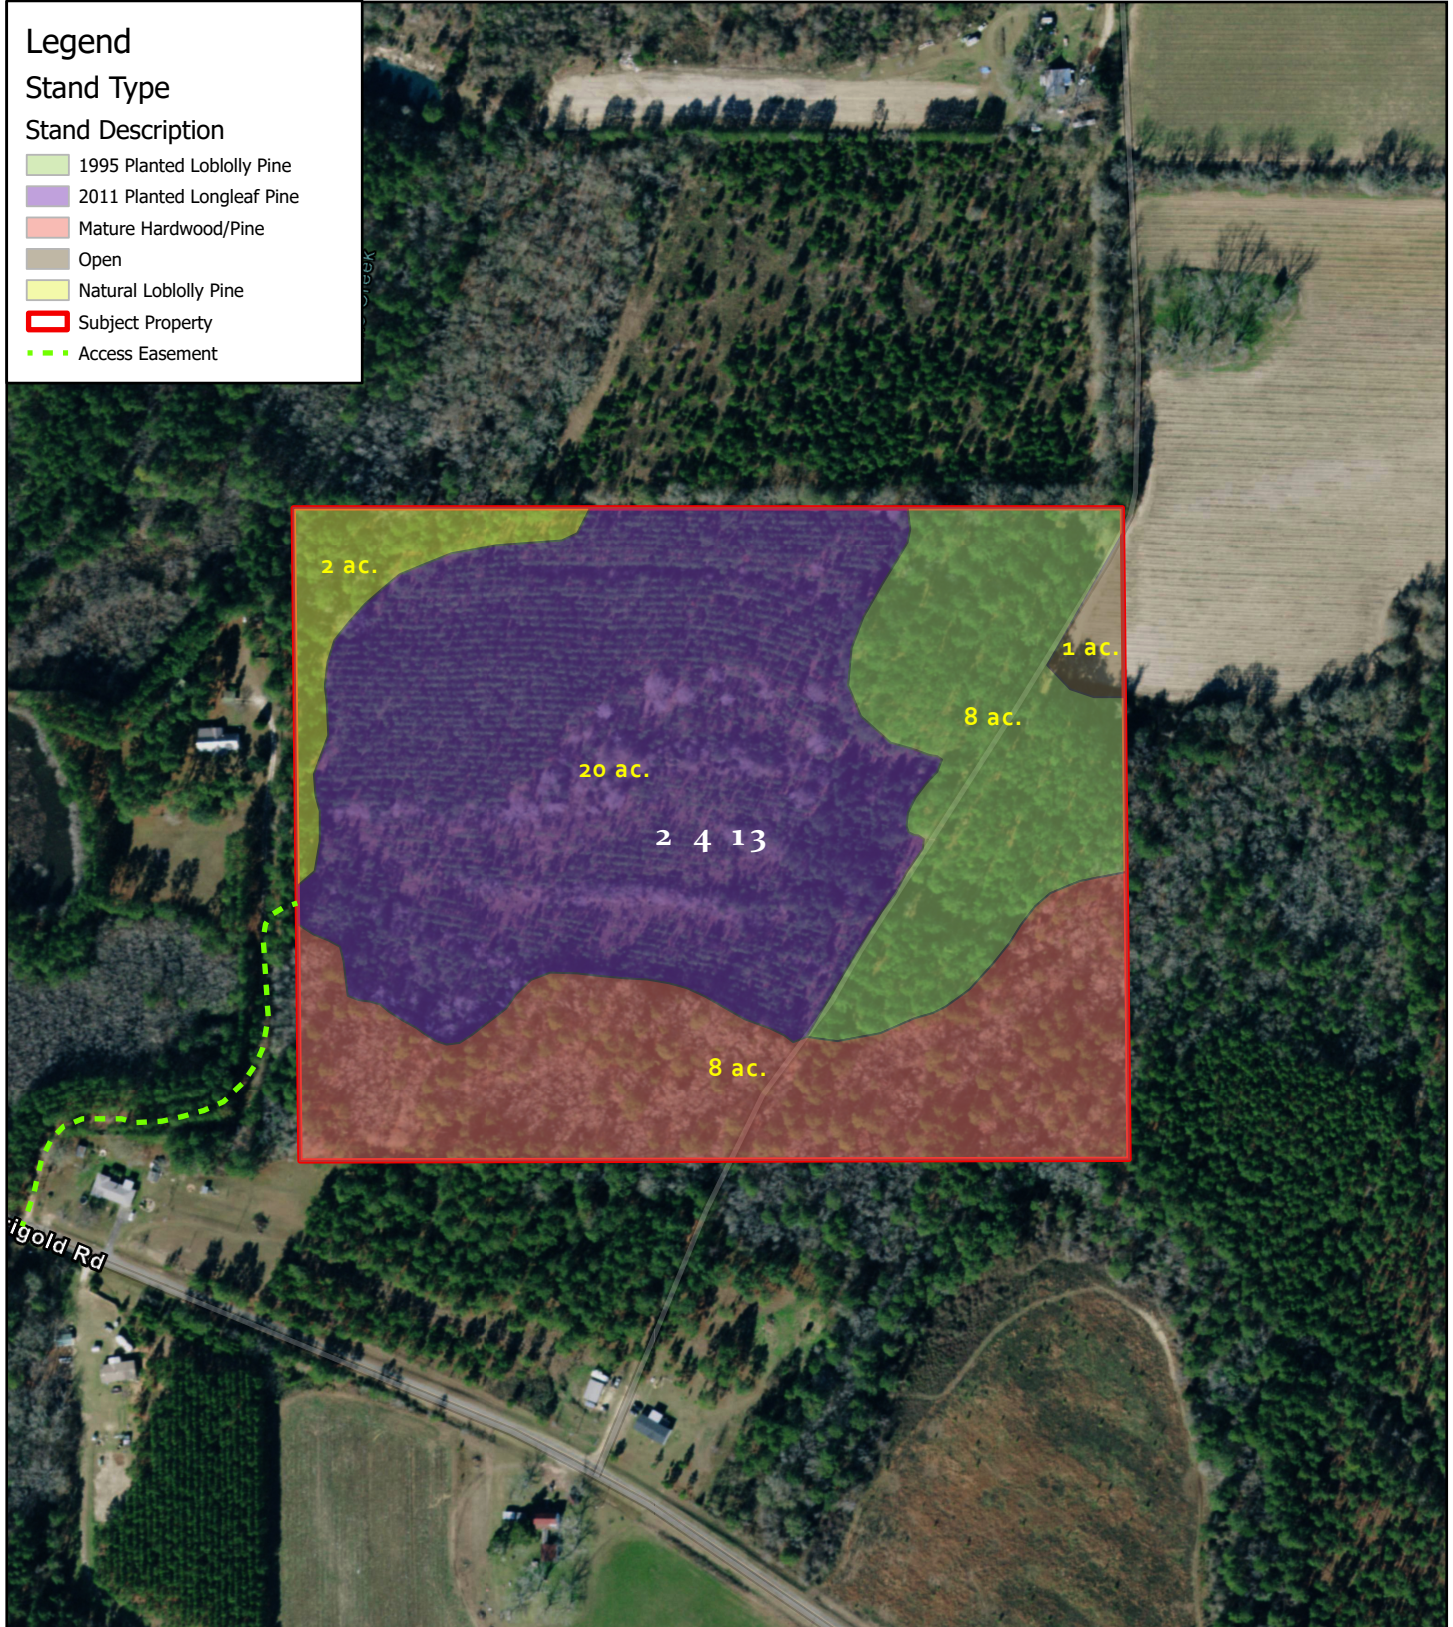

Legend

Stand Type

Stand Description

- 1995 Planted Loblolly Pine
- 2011 Planted Longleaf Pine
- Mature Hardwood/Pine
- Open
- Natural Loblolly Pine
- Subject Property
- Access Easement

Ben Hill County 38.6 Acres +/-
Timber Type

GREEN HILL
 LAND AND TIMBER
 Foresters/Realtors

JACK R FRANKHOUSER, ALC
 REALTOR/FORESTER
 ACCREDITED LAND CONSULTANT
 912-678-5920 | GHAND.COM

2023

Coordinate System: WGS 1984 Web Mercator Auxiliary Sphere Center: 83.4078°W 31.803°N