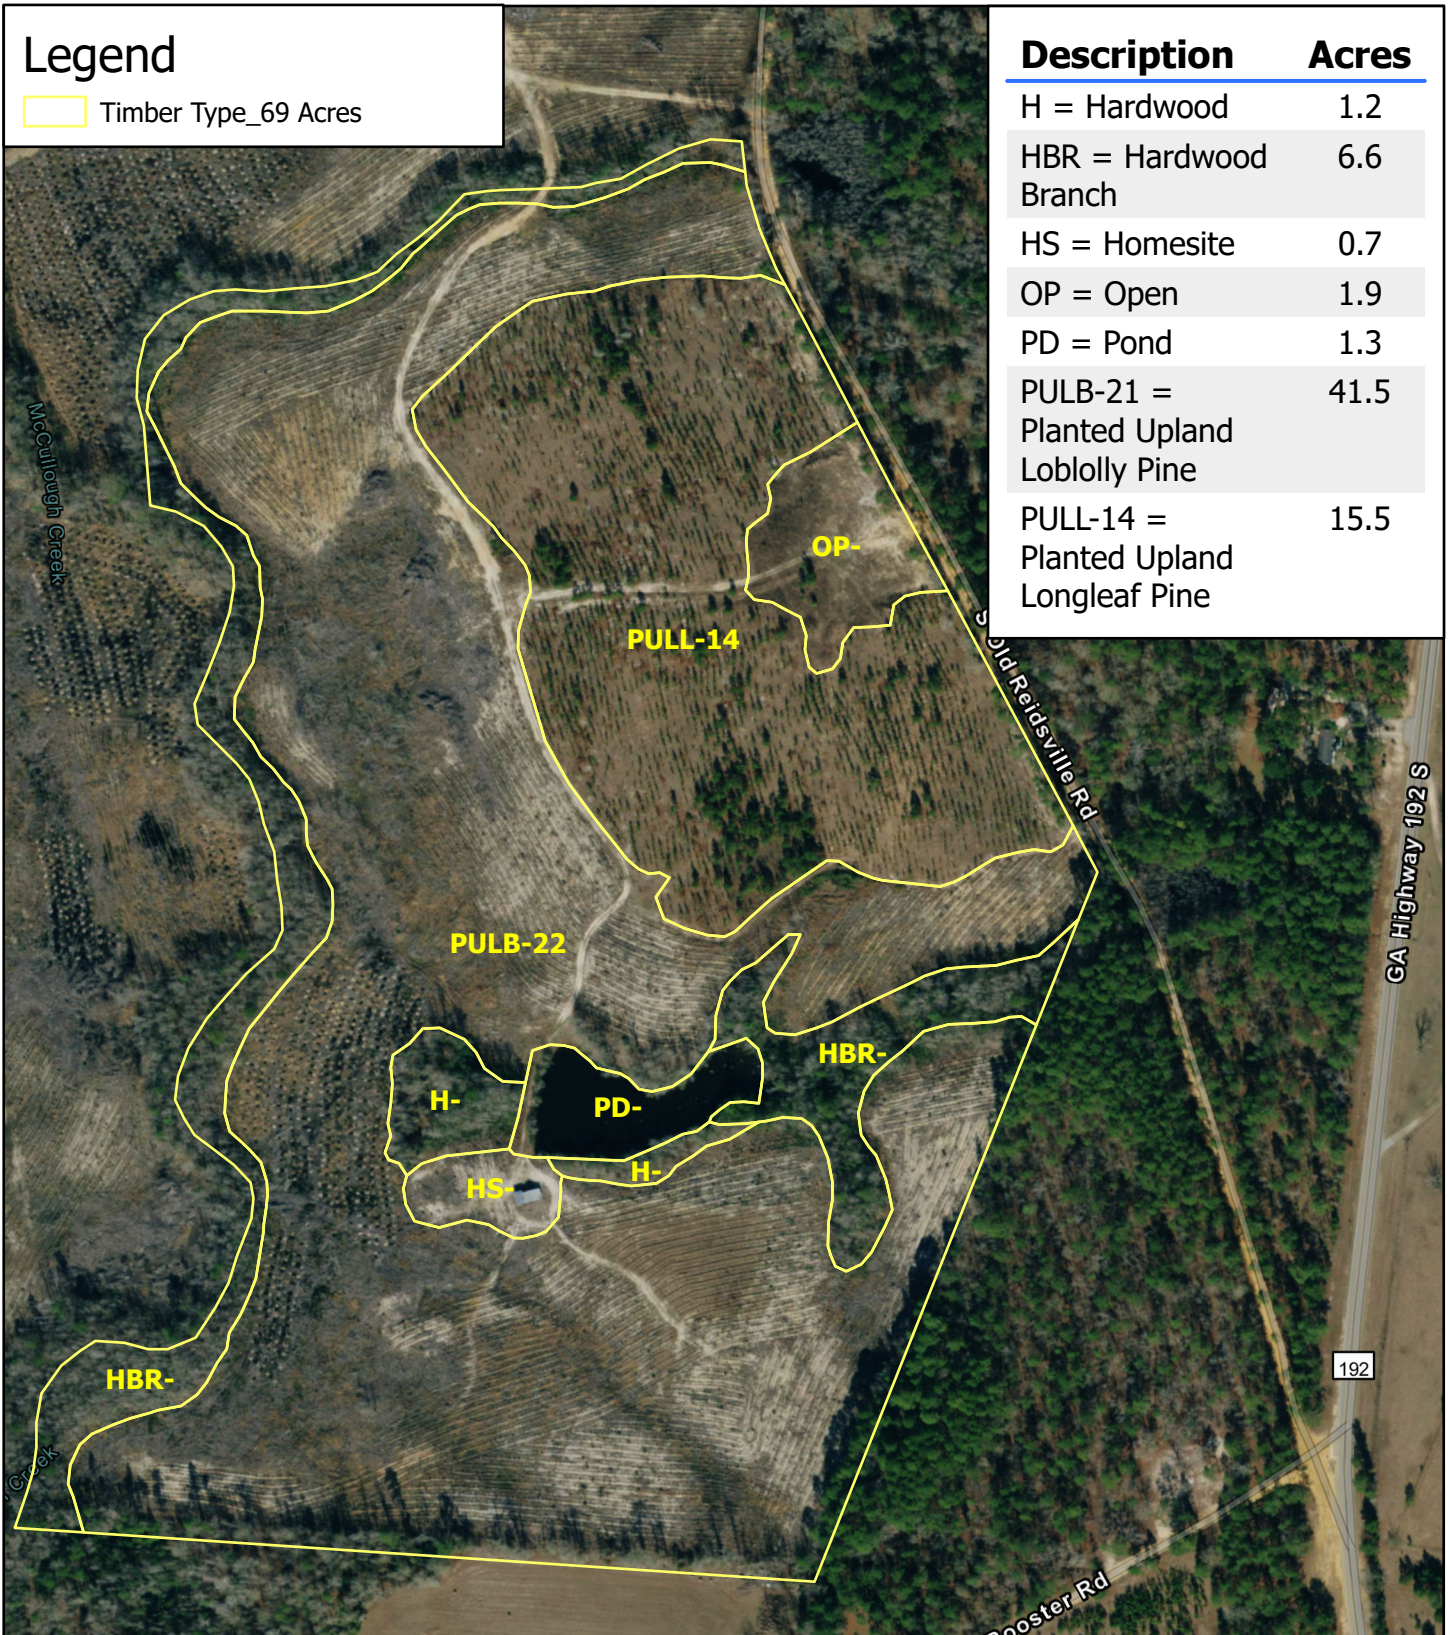

Legend

 Timber Type_69 Acres

Description Acres

H = Hardwood	1.2
HBR = Hardwood Branch	6.6
HS = Homesite	0.7
OP = Open	1.9
PD = Pond	1.3
PULB-21 = Planted Upland Loblolly Pine	41.5
PULL-14 = Planted Upland Longleaf Pine	15.5

Emanuel County, GA - 69 Acres

Timber Type

JACK R FRANKHOUSER, ALC
REALTOR/FORESTER
ACCREDITED LAND CONSULTANT
912-678-5920 | GH.LAND.COM

2024

Coordinate System: WGS 1984 Web Mercator Auxiliary Sphere Center: 82.2196°W 32.4683°N

1 inch equals 392 feet