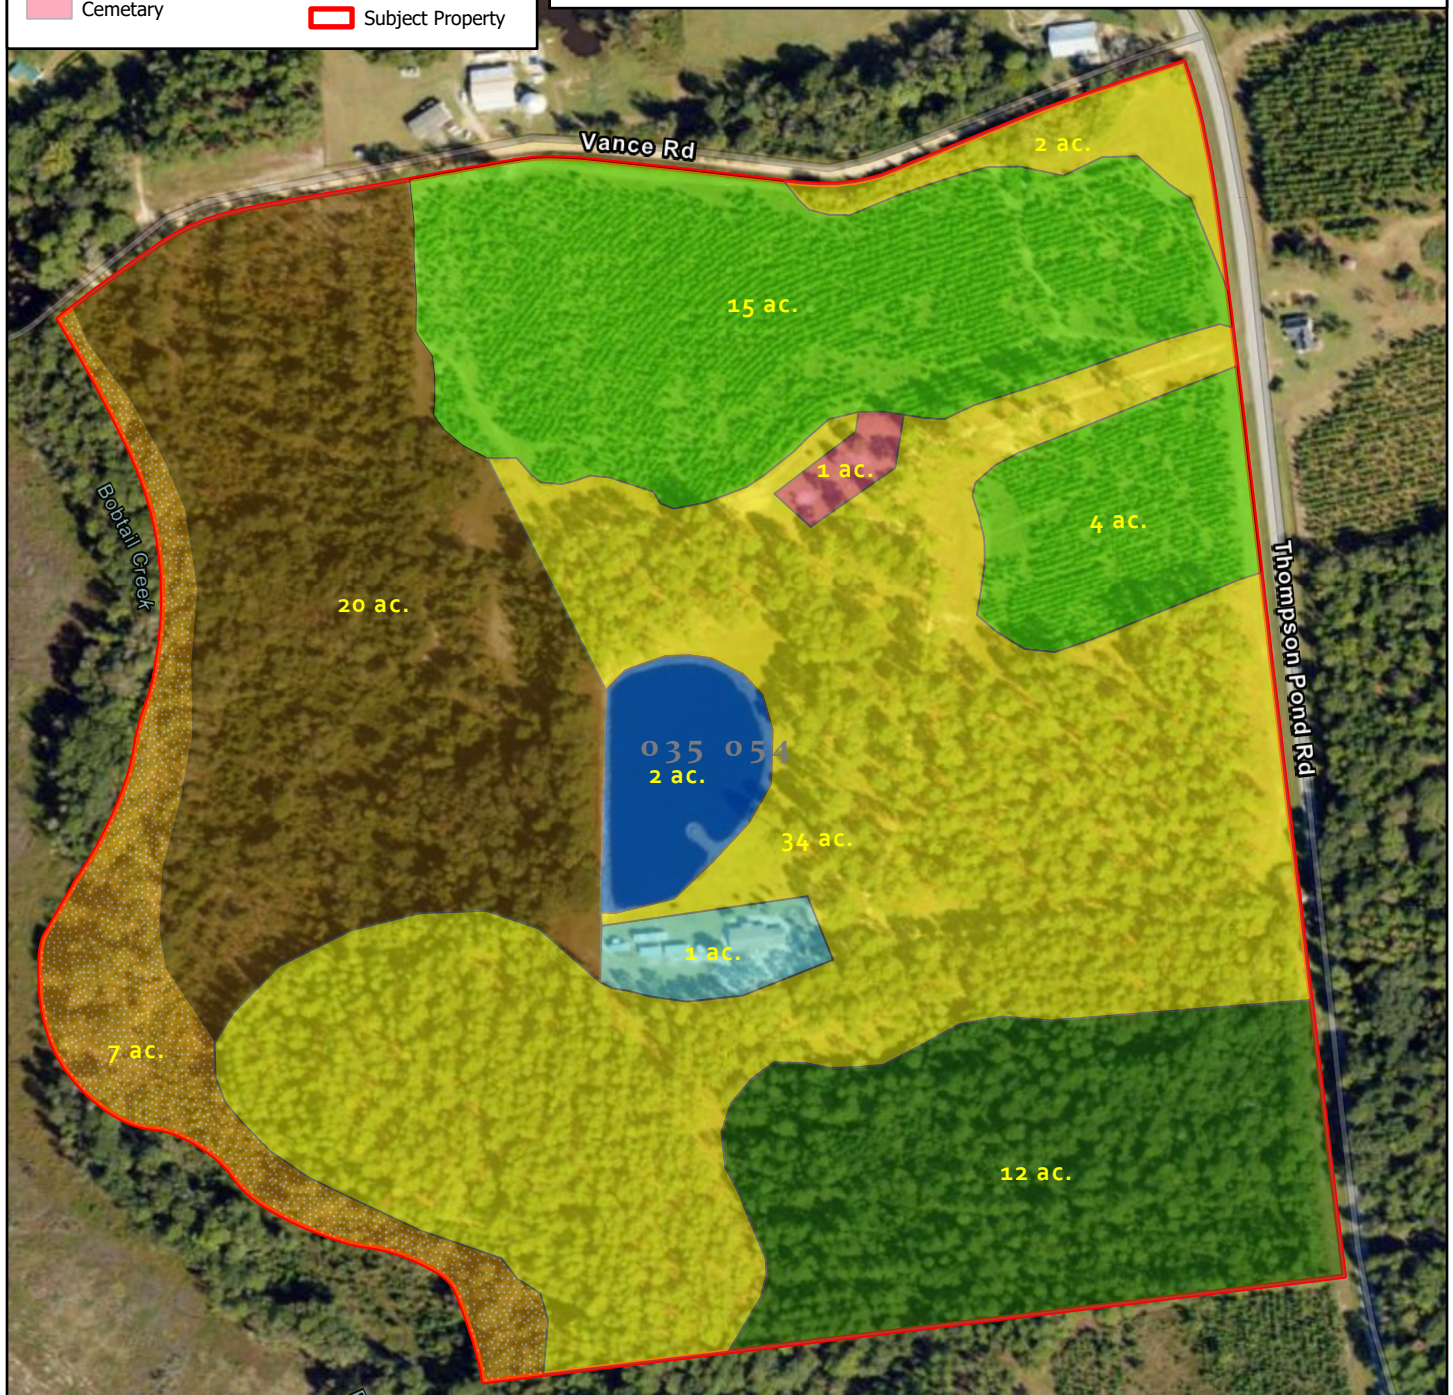

Legend

Timber Stand Type	 Hardwood Branch
	 Homeplace
Stand Description	 Mature Pine
 2018 Natural Pine/ Hdwd	 Open
 2018 Planted Pine	 Pond
 Cemetery	 Subject Property

Description	Acres	Description	Acres
2018 Natural Pine/ Hdwd	20	Homeplace	1
2018 Planted Pine	19	Mature Pine	12
Cemetery	1	Open	36
Hardwood Branch	7	Pond	2

Montgomery County GA - 98 Acres Timber Type Map

GREEN HILL
LAND & FORESTRY
Foresters/Realtors

JACK R FRANKHOUSER, ALC
REALTOR/FORESTER
ACCREDITED LAND CONSULTANT
912-678-5920 | GH.LAND.COM

2025

Coordinate System: WGS 1984 Web Mercator Auxiliary Sphere Center: 82.5025°W 32.3131°N