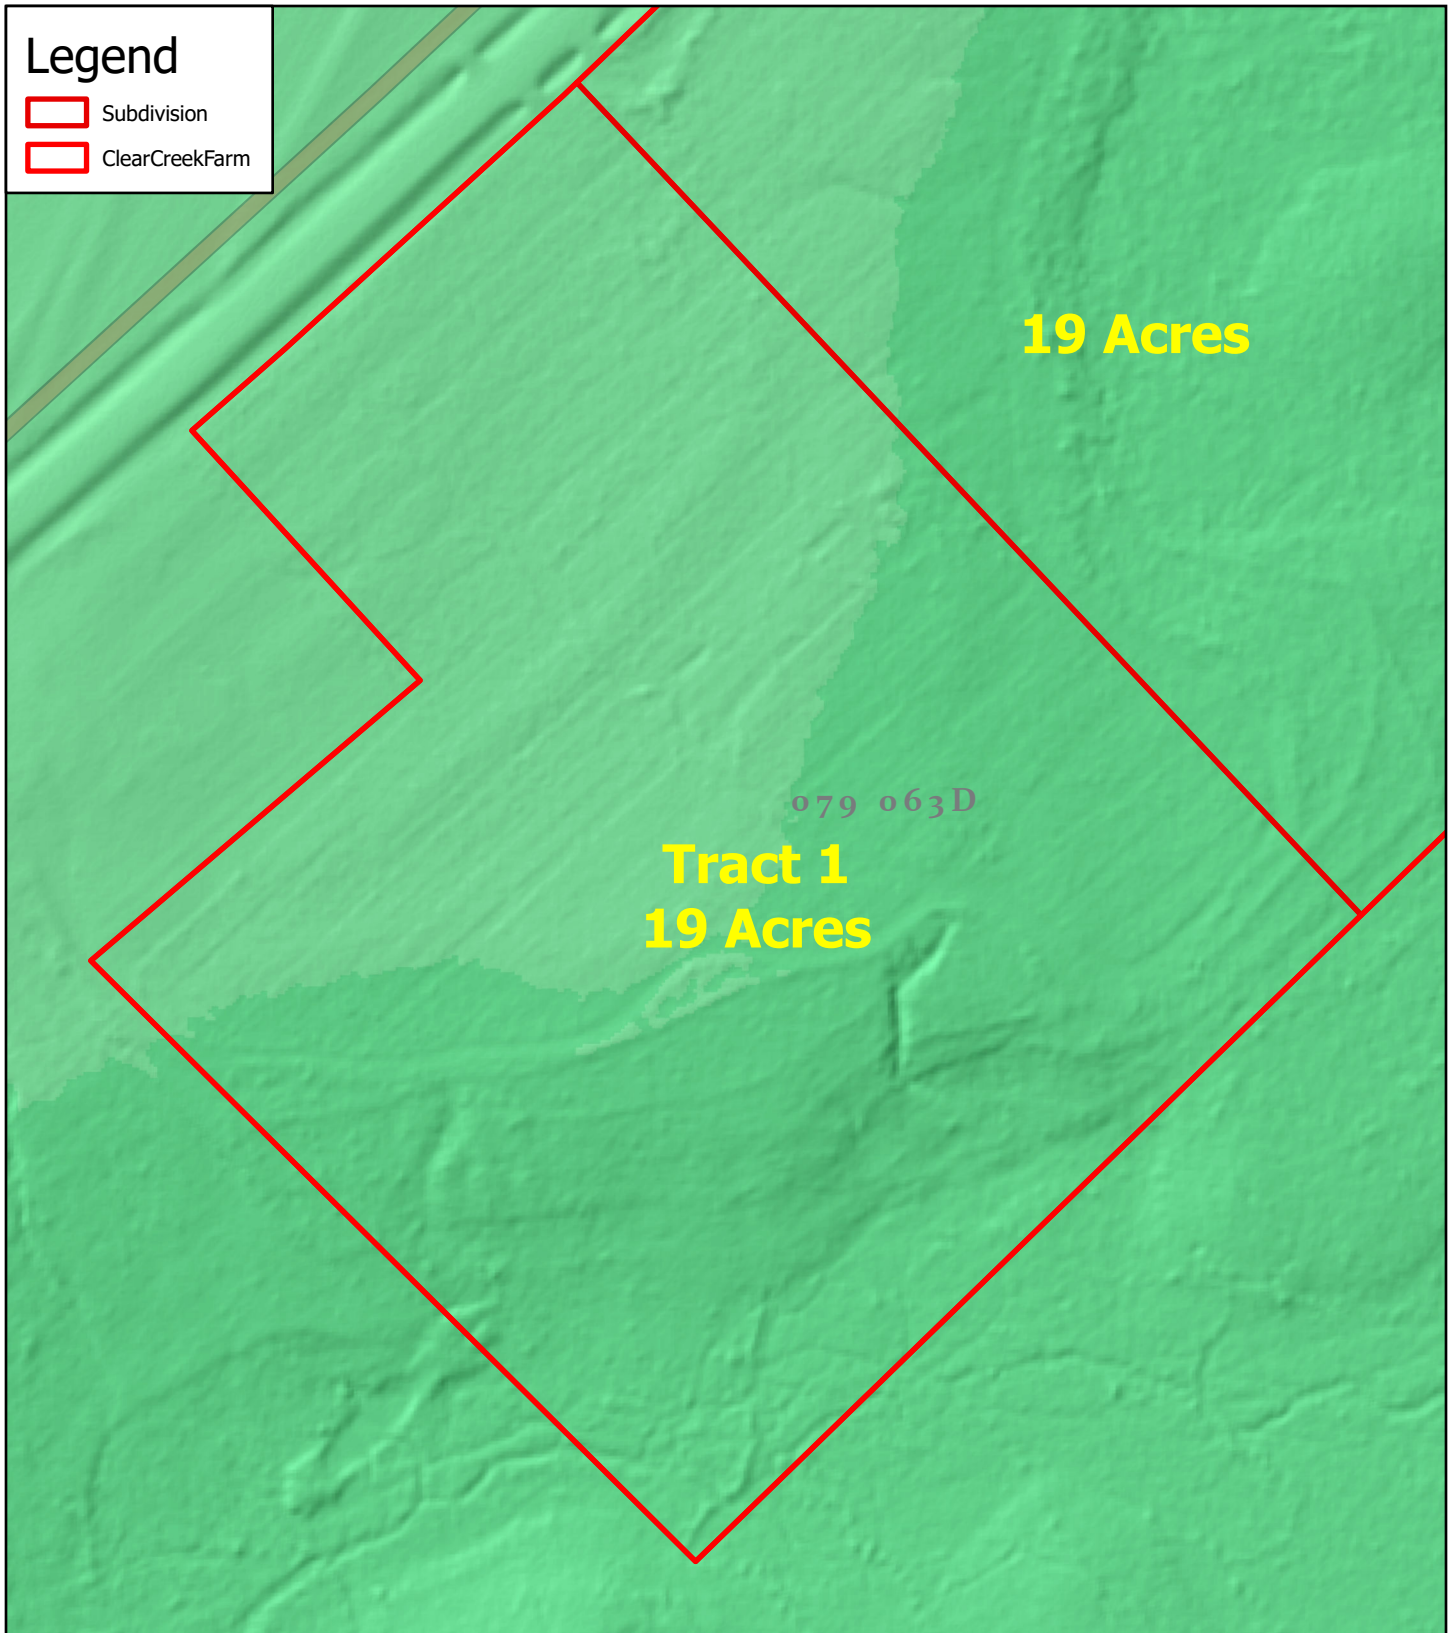

# Legend

-  Subdivision
-  ClearCreekFarm

## Tract 1 - 19 Acres Dodge County, GA

JACK R FRANKHOUSER, ALC  
REALTOR/FORESTER  
ACCREDITED LAND CONSULTANT  
912-678-5920 | GH.LAND.COM

2023

1 inch equals 213 feet

Coordinate System: WGS 1984 Web Mercator Auxiliary Sphere Center: 83.1842°W 32.3755°N