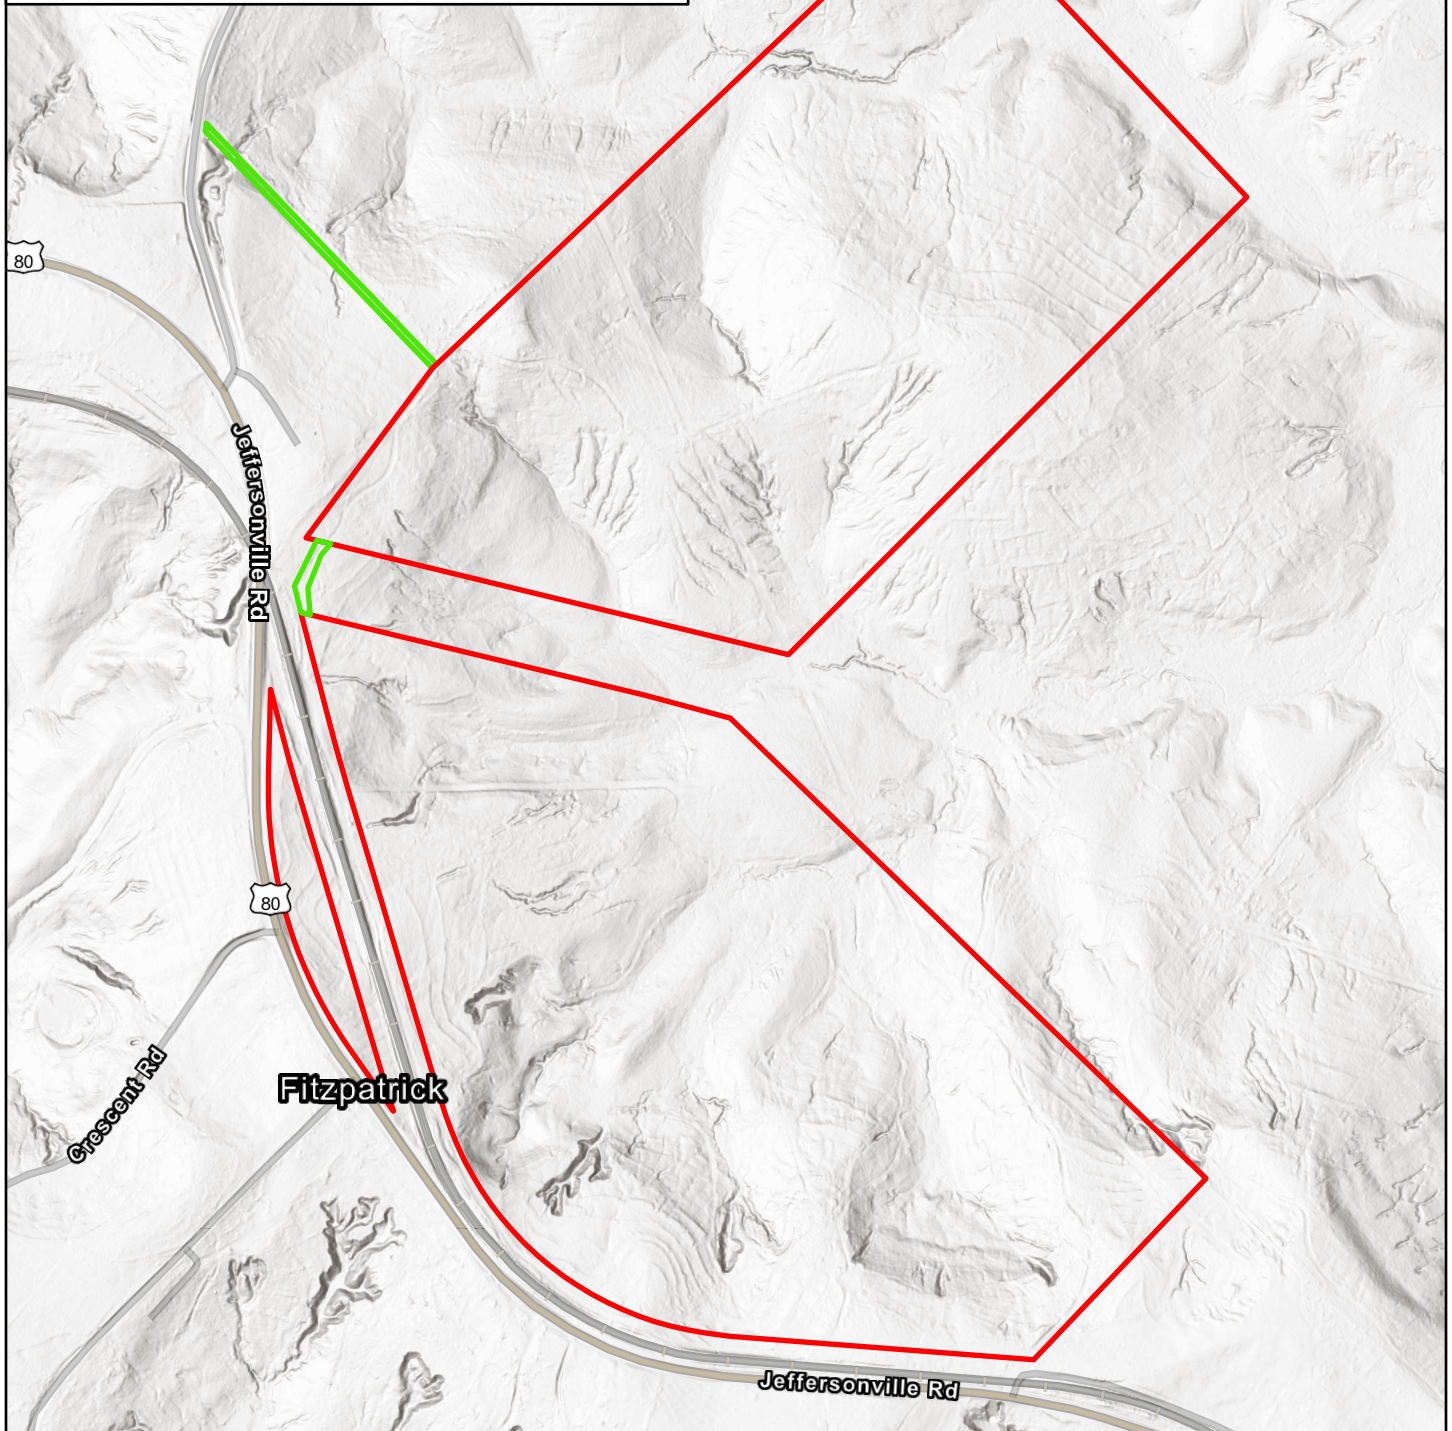

Legend

Name

 30 ft Access Easement

 Parcel T059 015

 Parcel T059B 009

TWIGGS GA | 287 Acres +/-
Contour Map

GREEN HILL
LAND AND TIMBER
Foresters/Realtors

JACK R FRANKHOUSER, ALC
REALTOR/FORESTER
ACCREDITED LAND CONSULTANT
912-678-5920 | GHAND.COM

2023

Coordinate System: WGS 1984 Web Mercator Auxiliary Sphere Center: 83.4376°W 32.7572°N