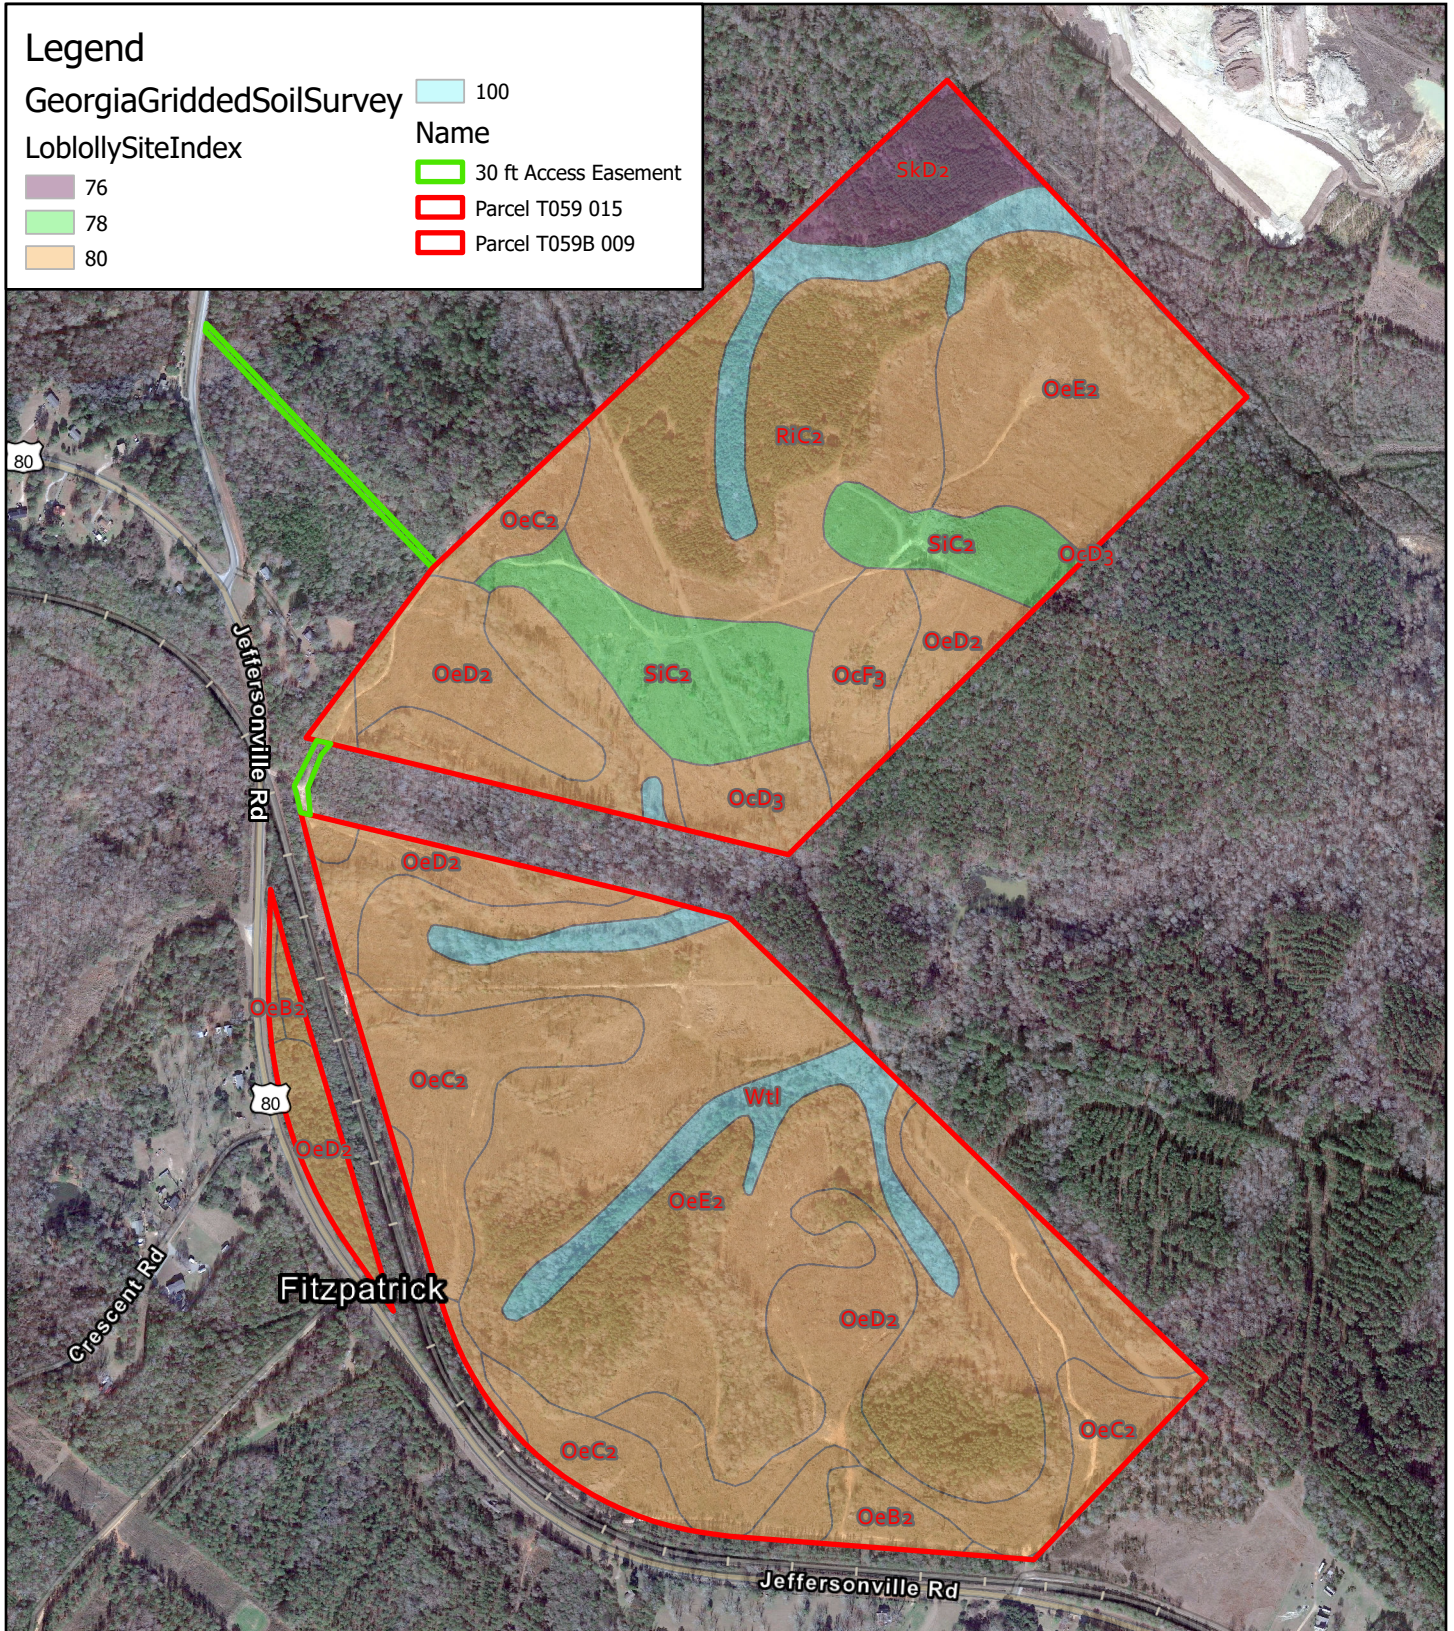

Legend

GeorgiaGriddedSoilSurvey

100

LoblollySiteIndex

- 76
- 78
- 80

Name

- 30 ft Access Easement
- Parcel T059 015
- Parcel T059B 009

TWIGGS GA | 287 Acres +/-
Loblolly Pine Site Index - Base Age 50

GREEN HILL
 LAND AND TIMBER
 Foresters/Realtors

JACK R FRANKHOUSER, ALC
 REALTOR/FORESTER
 ACCREDITED LAND CONSULTANT
 912-678-5920 | GH.LAND.COM

2023

Coordinate System: WGS 1984 Web Mercator Auxiliary Sphere Center: 83.4376°W 32.7572°N