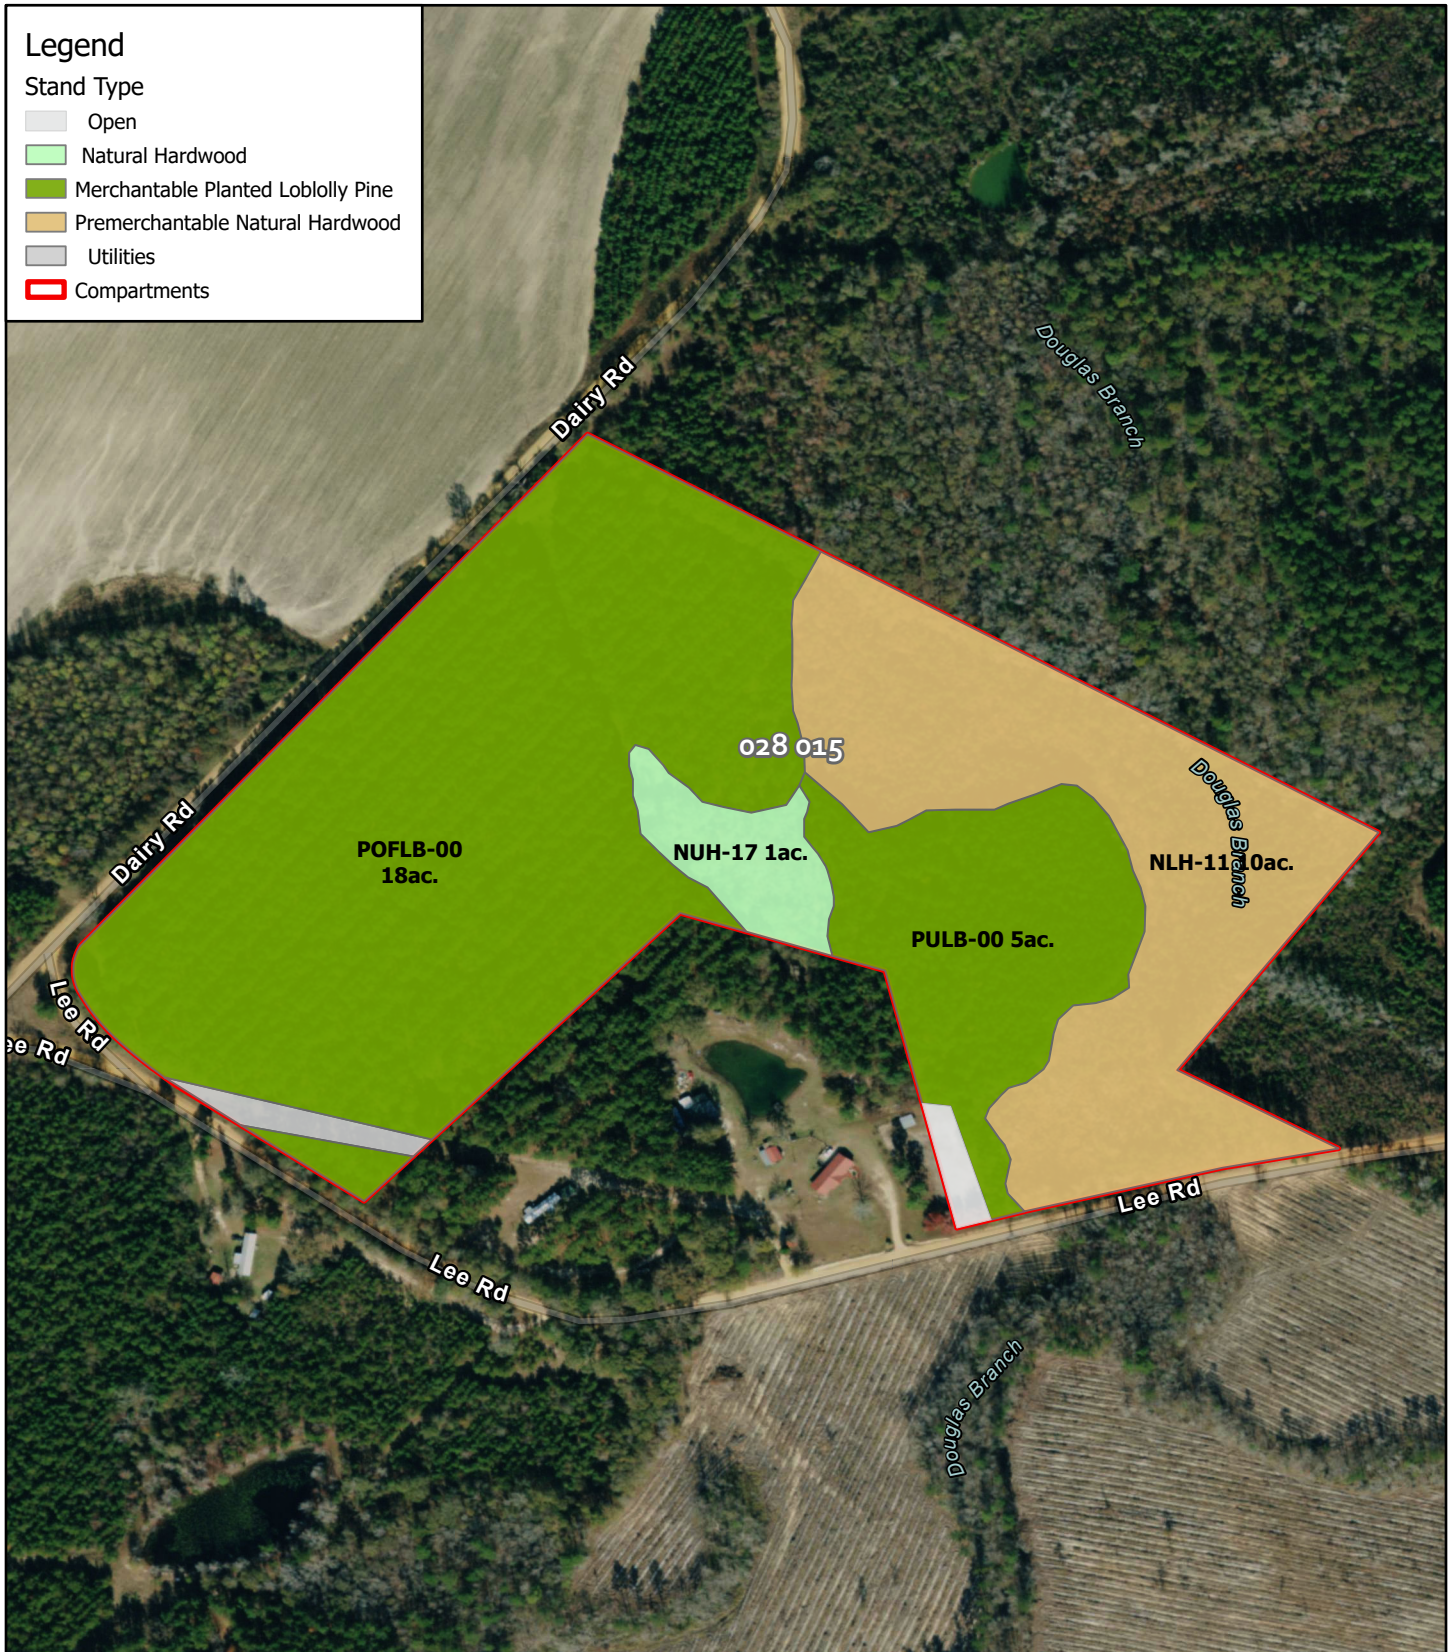

Legend

Stand Type

- Open
- Natural Hardwood
- Merchantable Planted Loblolly Pine
- Premerchantable Natural Hardwood
- Utilities
- Compartments

Screven County 34.44 GIS Acres +/-

Timber Type Map

JACK R FRANKHOUSER, ALC
 REALTOR/FORESTER
 ACCREDITED LAND CONSULTANT
 912-678-5920
 GH.LAND.COM

2023

Map Center: 81.7611°W 32.67758°N

1 inch equals 356 feet