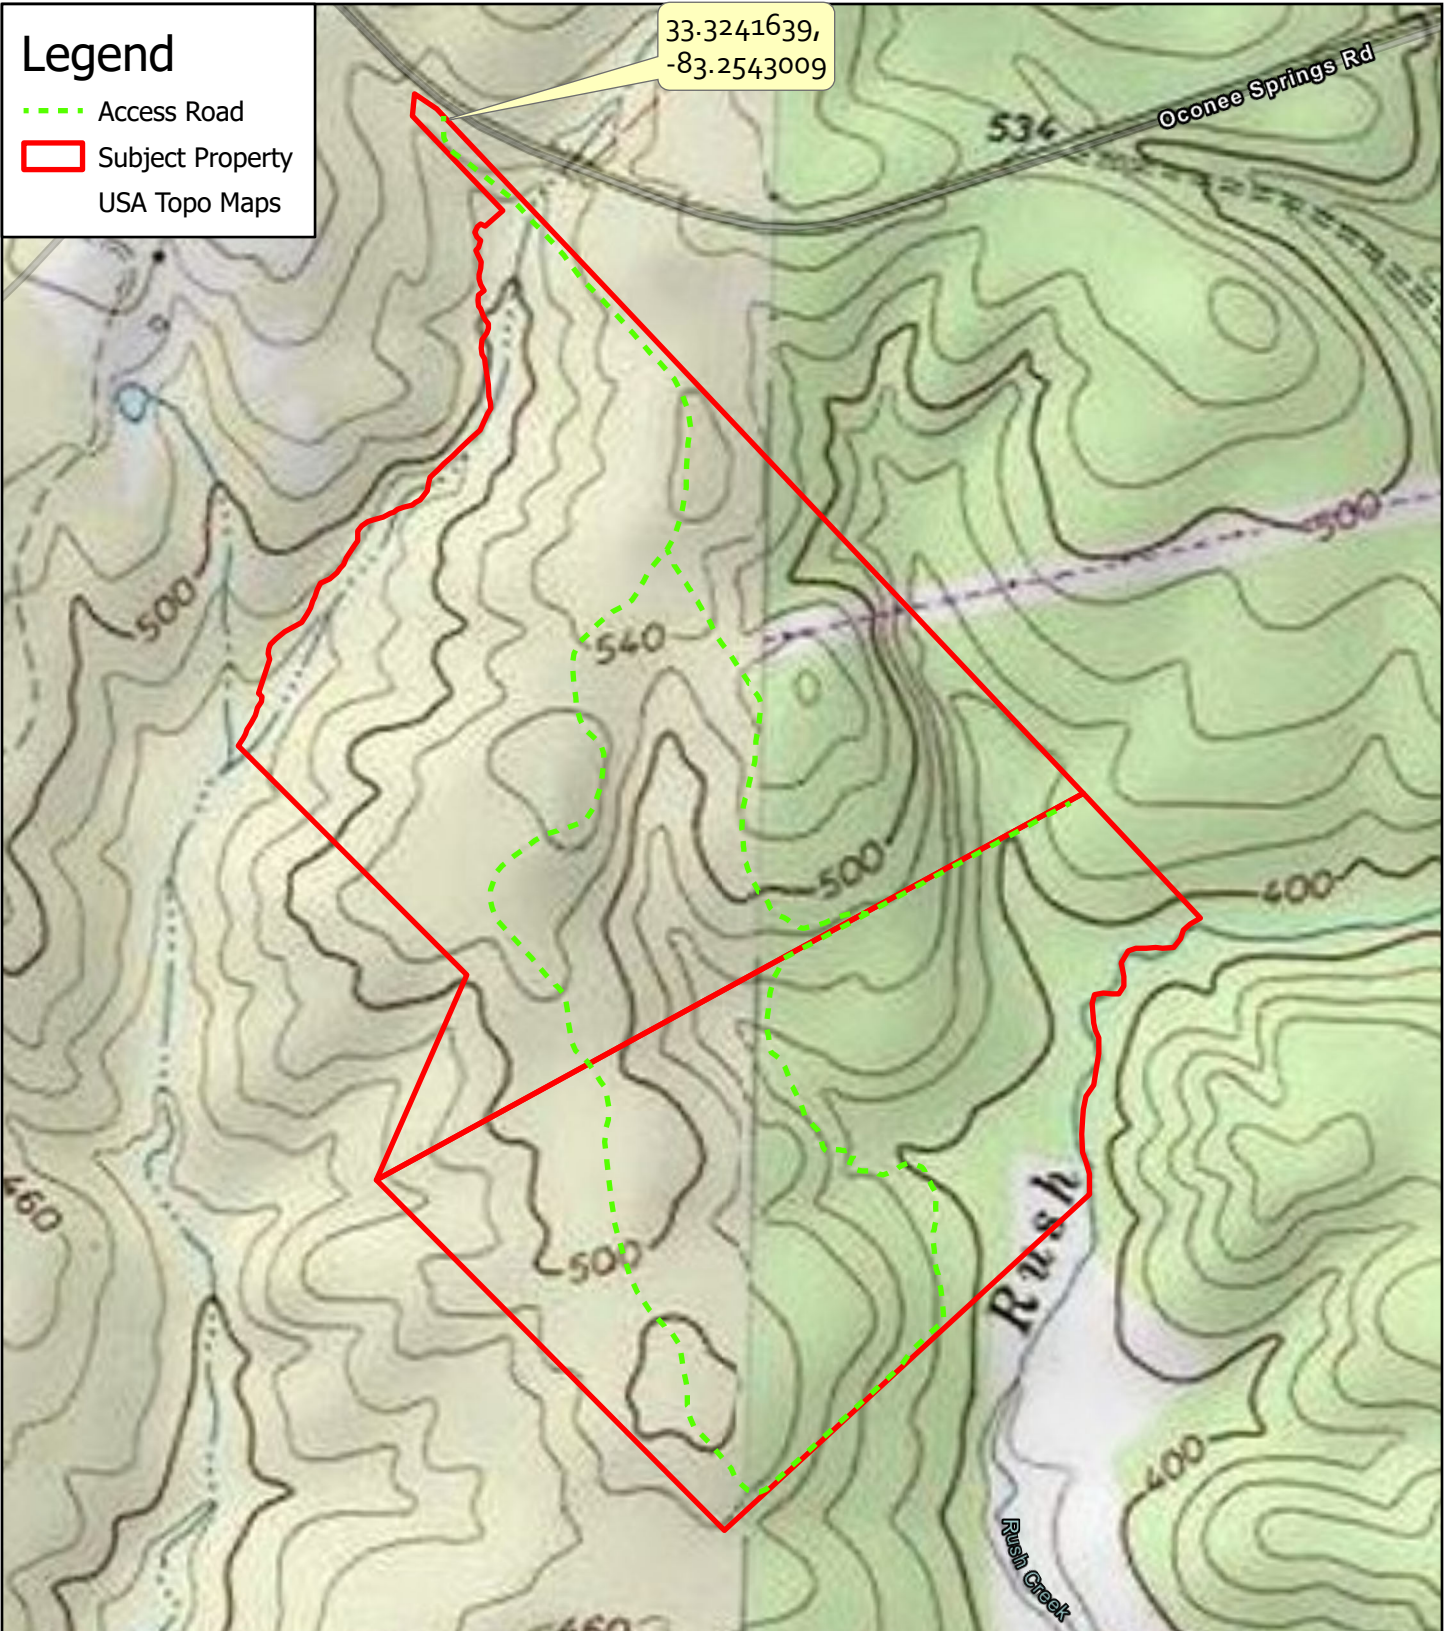

Legend

-  Access Road
-  Subject Property
- USA Topo Maps

33.3241639,
-83.2543009

Putnam County GA | 236 Ac +/- Topo Map

JACK R FRANKHOUSER, ALC
REALTOR/FORESTER
ACCREDITED LAND CONSULTANT
912-678-5920 | GH.LAND.COM

2022

Coordinate System: WGS 1984 UTM Zone 17N Center: 83.2504°W 33.3165°N