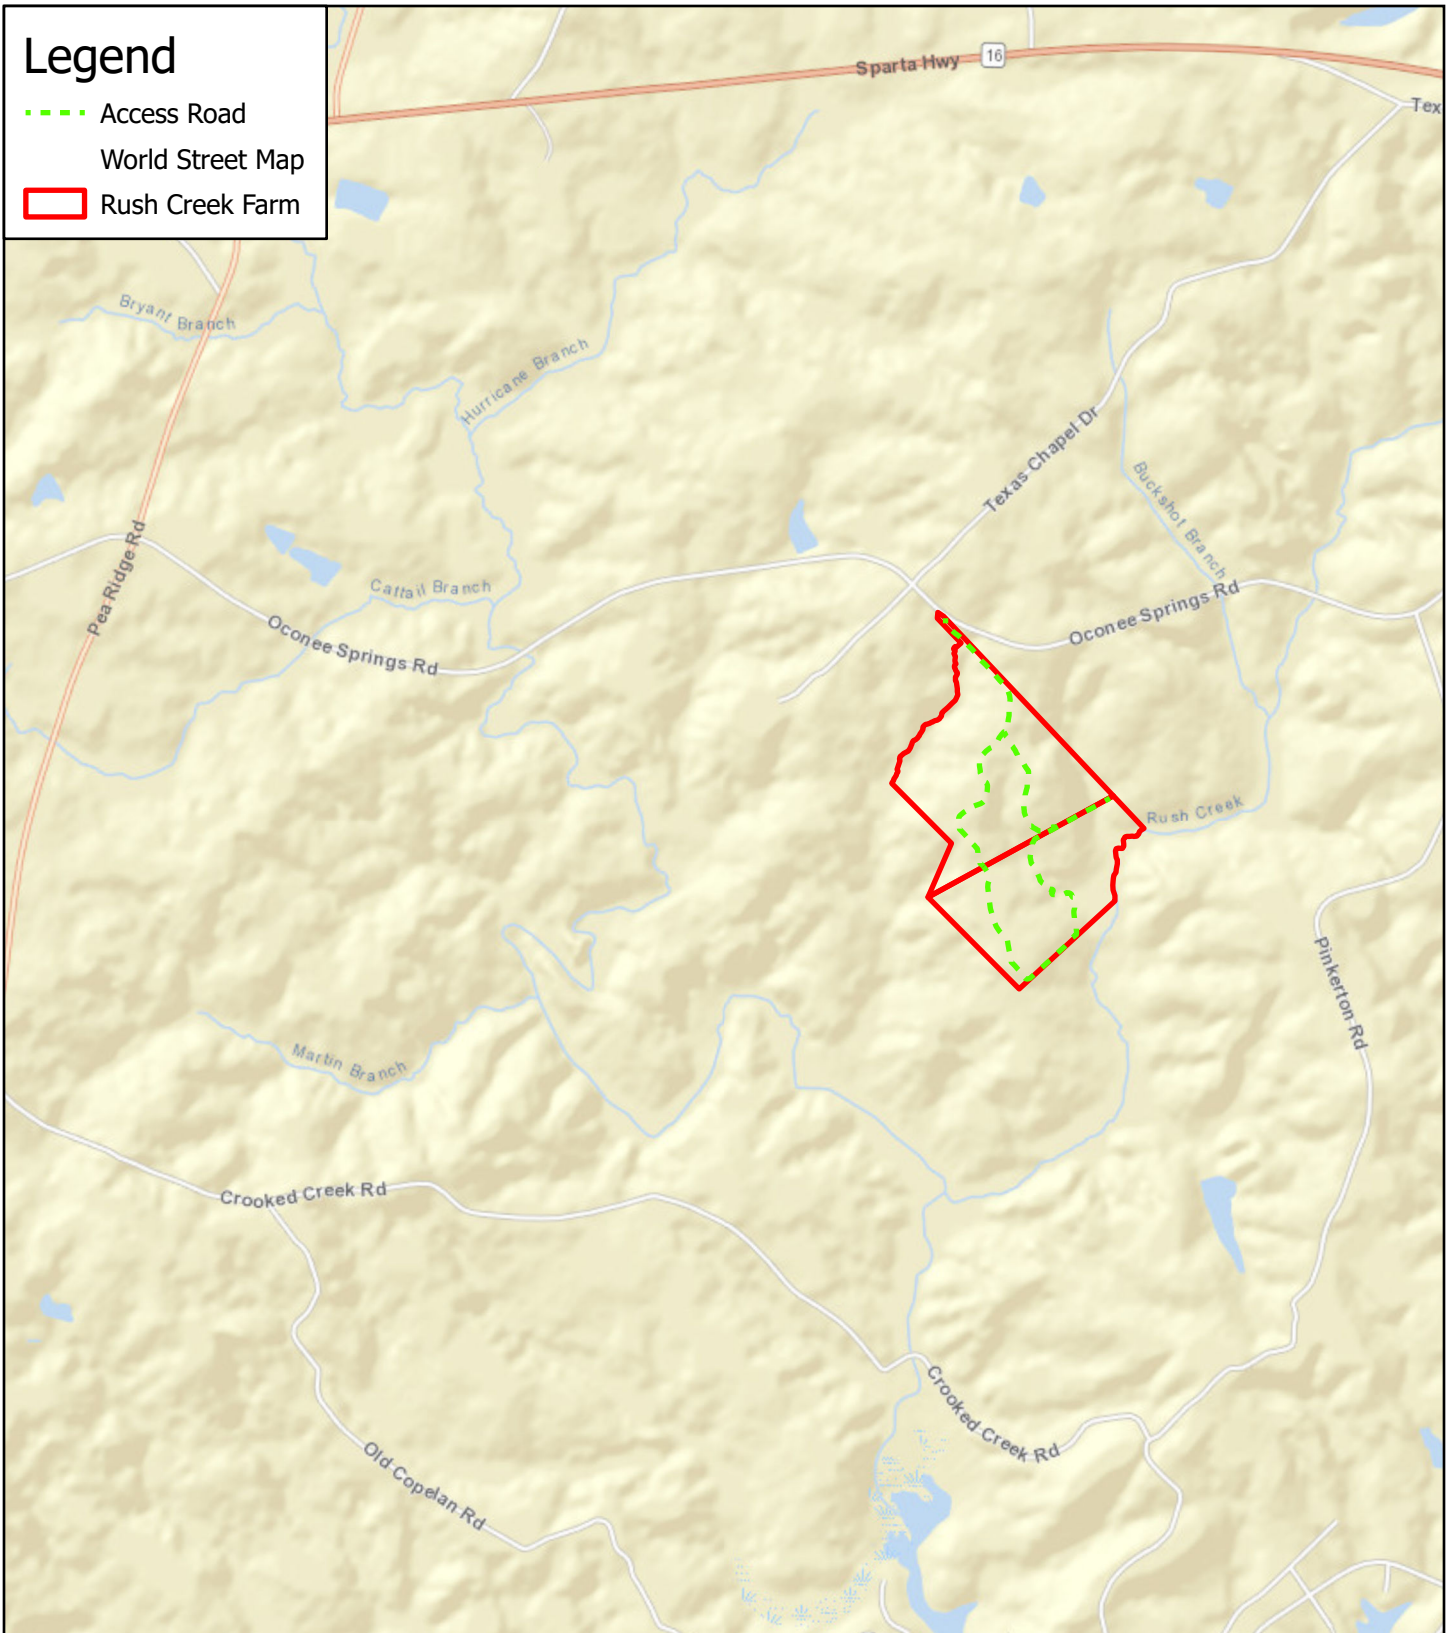

# Legend

-  Access Road
-  World Street Map
-  Rush Creek Farm

# 2022

Coordinate System: WGS 1984 UTM Zone 17N    Center: 83.265°W 33.3154°N