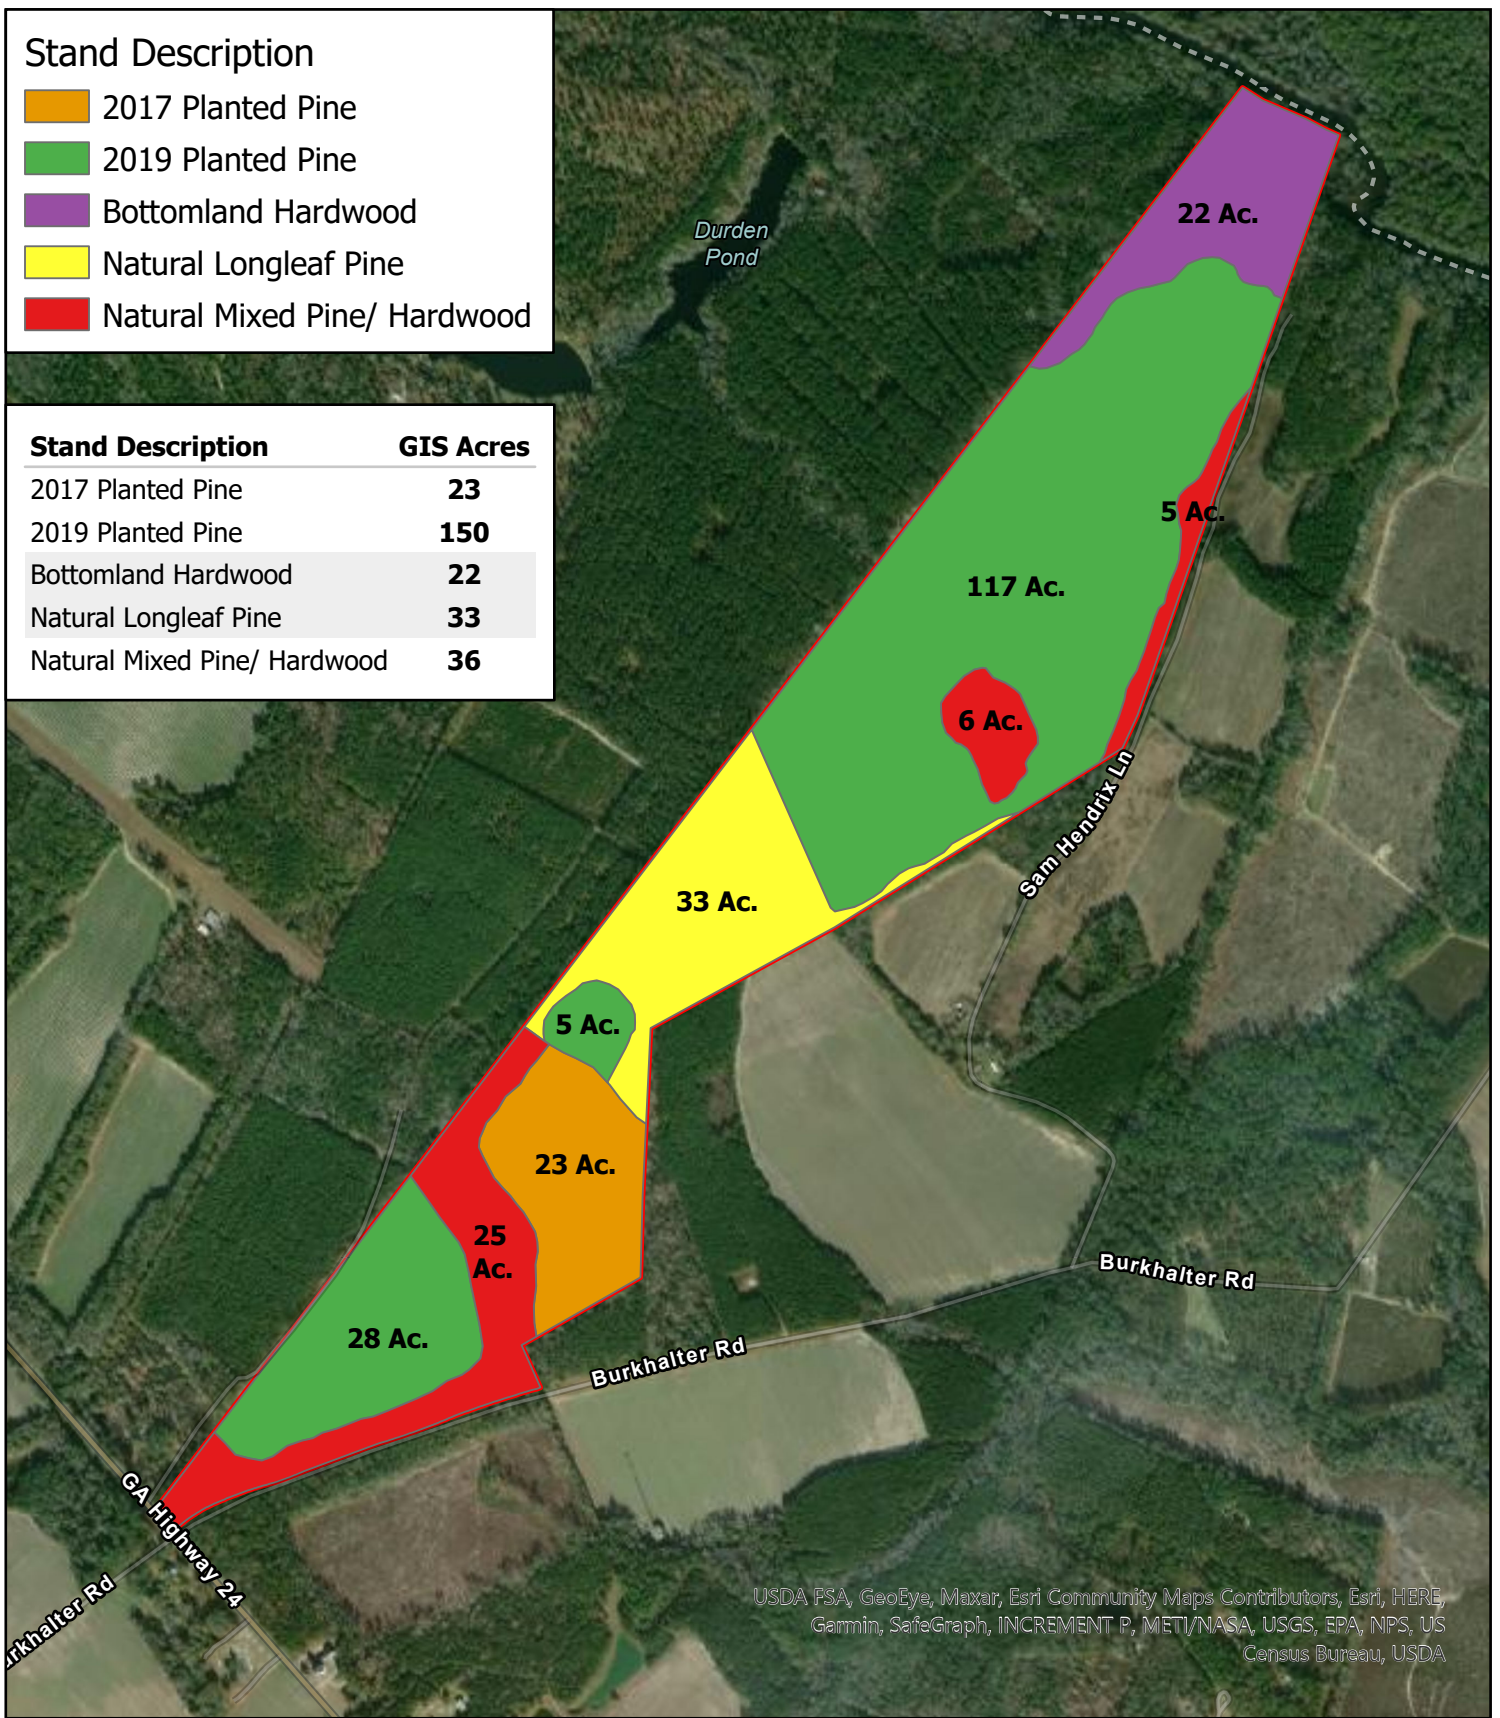

157 000002 000 | Bulloch County, GA | 264 Acres

Stand Description

- 2017 Planted Pine
- 2019 Planted Pine
- Bottomland Hardwood
- Natural Longleaf Pine
- Natural Mixed Pine/ Hardwood

Stand Description	GIS Acres
2017 Planted Pine	23
2019 Planted Pine	150
Bottomland Hardwood	22
Natural Longleaf Pine	33
Natural Mixed Pine/ Hardwood	36