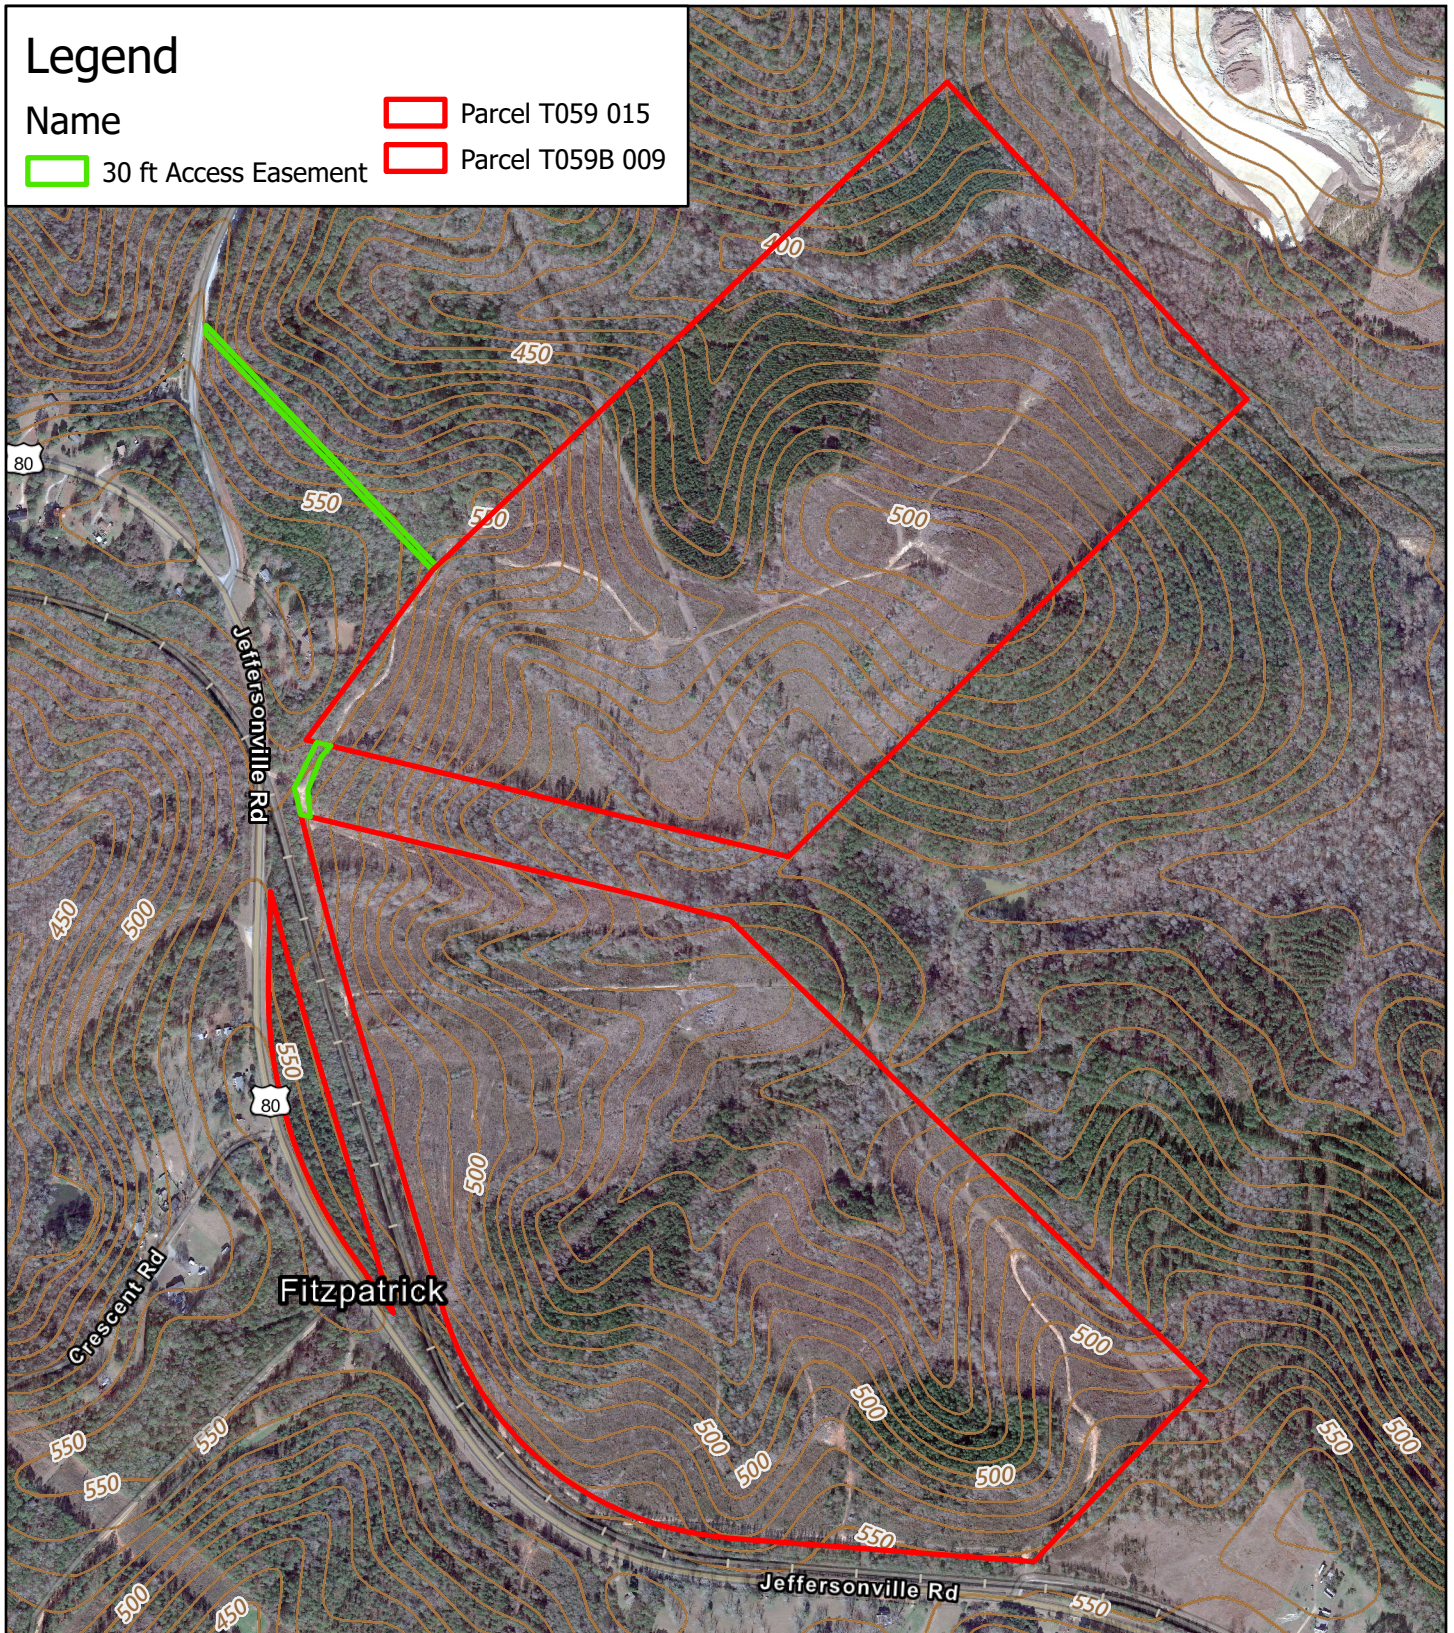

# Legend

Name

30 ft Access Easement

Parcel T059 015

Parcel T059B 009

## TWIGGS GA | 287 Acres +/-

# 2023

Coordinate System: WGS 1984 Web Mercator Auxiliary Sphere Center: 83.4376°W 32.7572°N

1 inch equals 938 feet