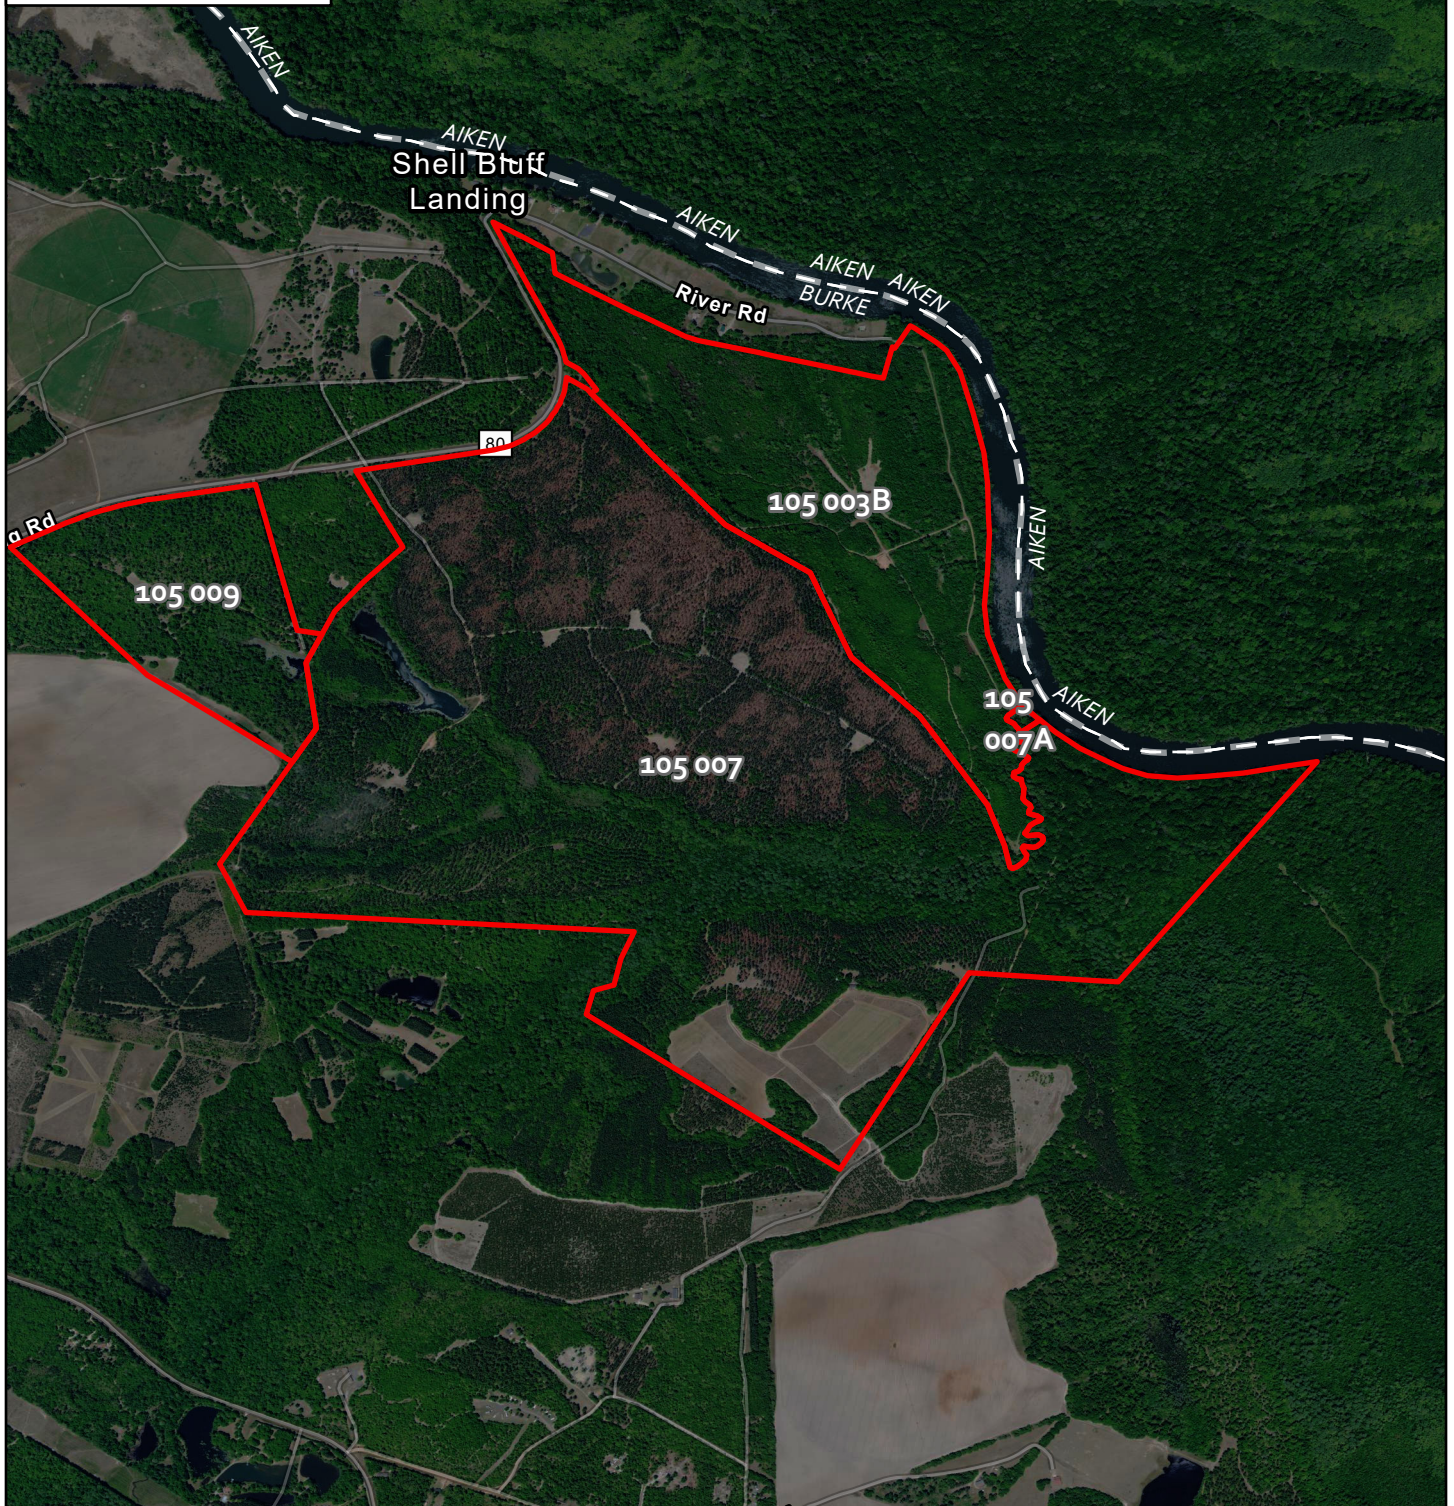

Legend

 Compartments

Burke County 1,001.98 Acres +/- Tract Map

JACK R FRANKHOUSER, ALC
REALTOR/FORESTER
ACCREDITED LAND CONSULTANT
912-678-5920
GHAND.COM

2024

1 inch equals 1,916 feet

BURKE, GA AIKEN, SC Map Center: 81.81612°W 33.21323°N