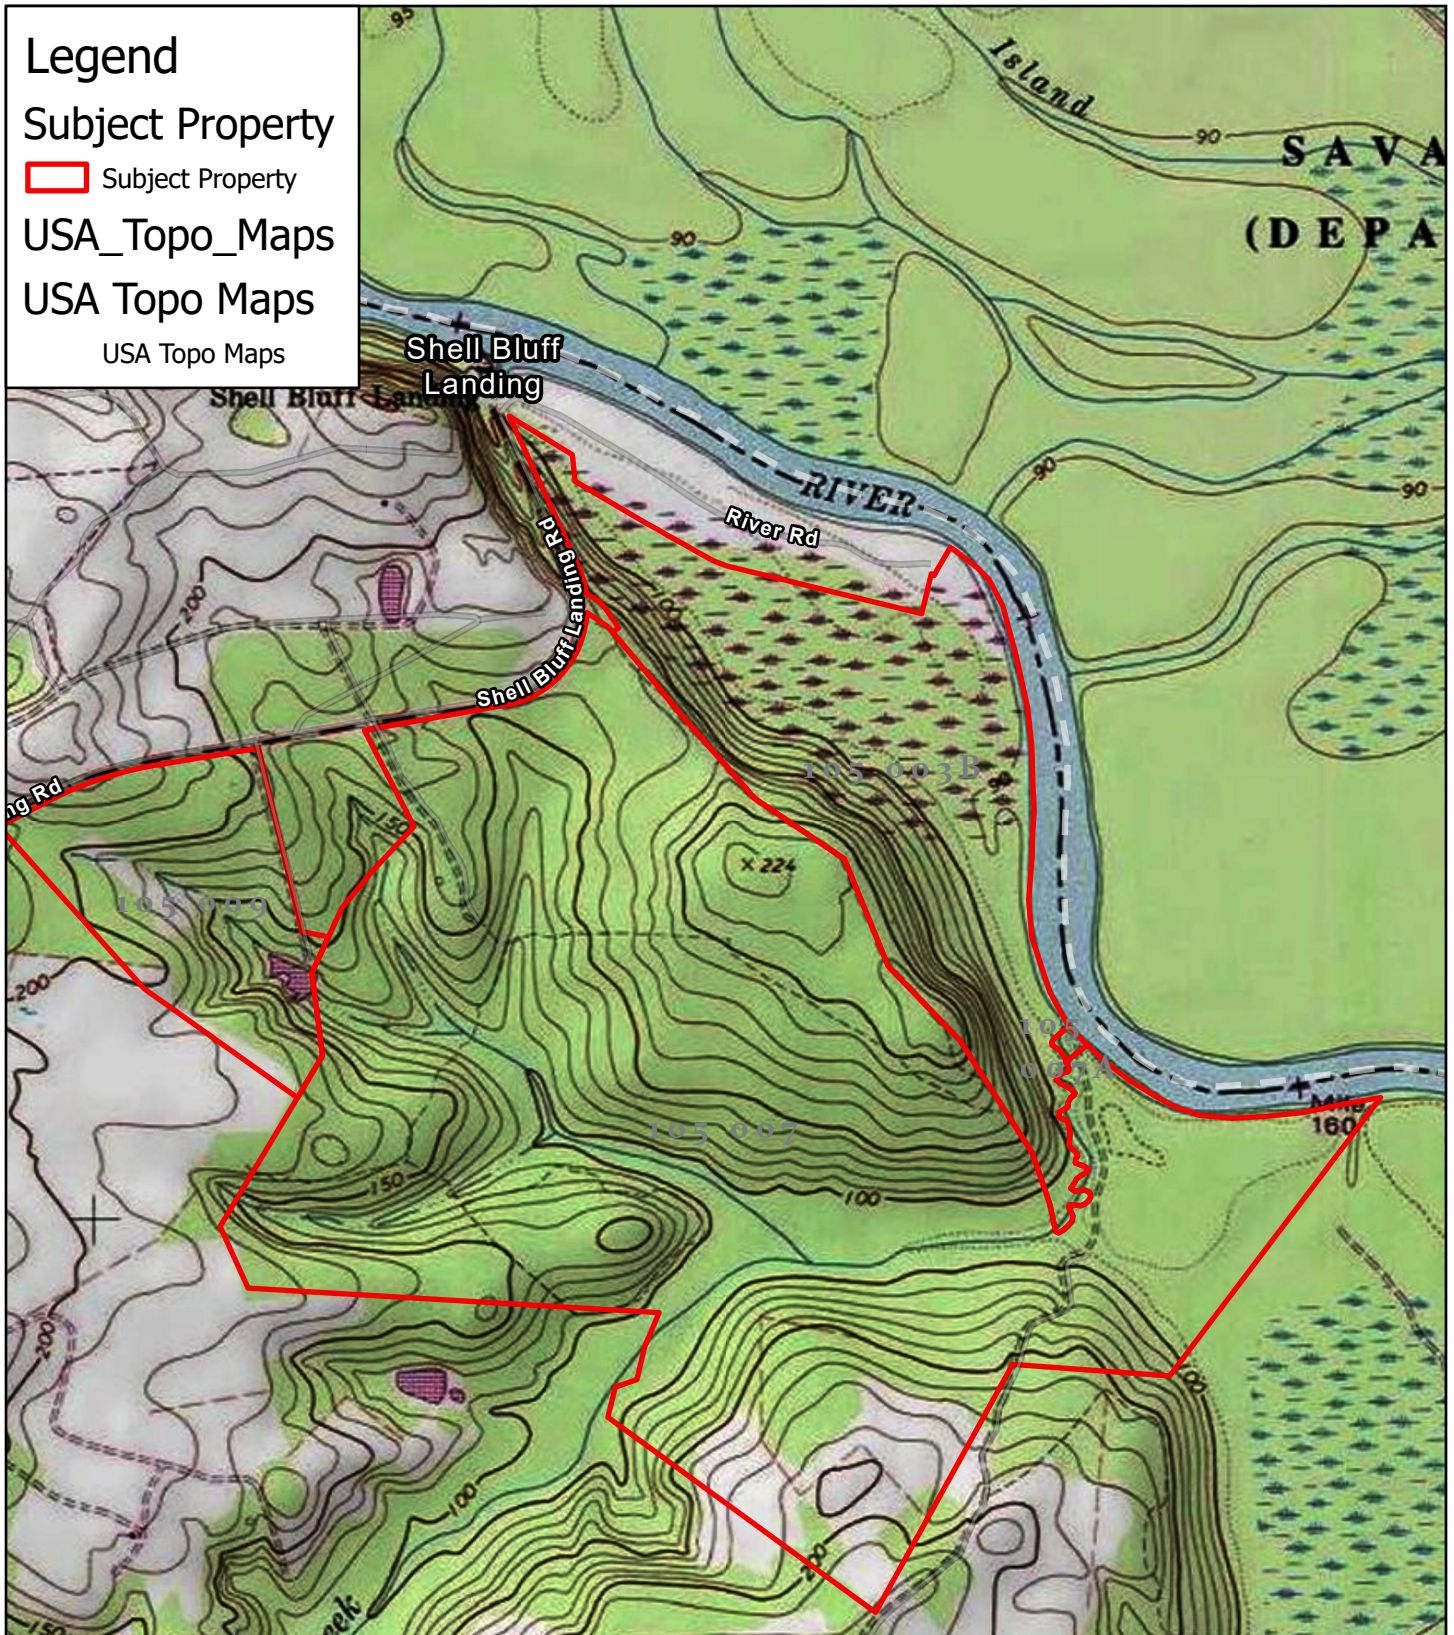

Legend

Subject Property

 Subject Property

USA_Topo_Maps

USA Topo Maps

USA Topo Maps

Old Hall Plantation

Burke County GA | 1,002 Acres +/-

JACK R FRANKHOUSER, ALC
REALTOR/FORESTER
ACCREDITED LAND CONSULTANT
912-678-5920 | GH.LAND.COM

2024

1 inch equals 1,813 feet

Coordinate System: WGS 1984 Web Mercator Auxiliary Sphere Center: 81.8169°W 33.217°N