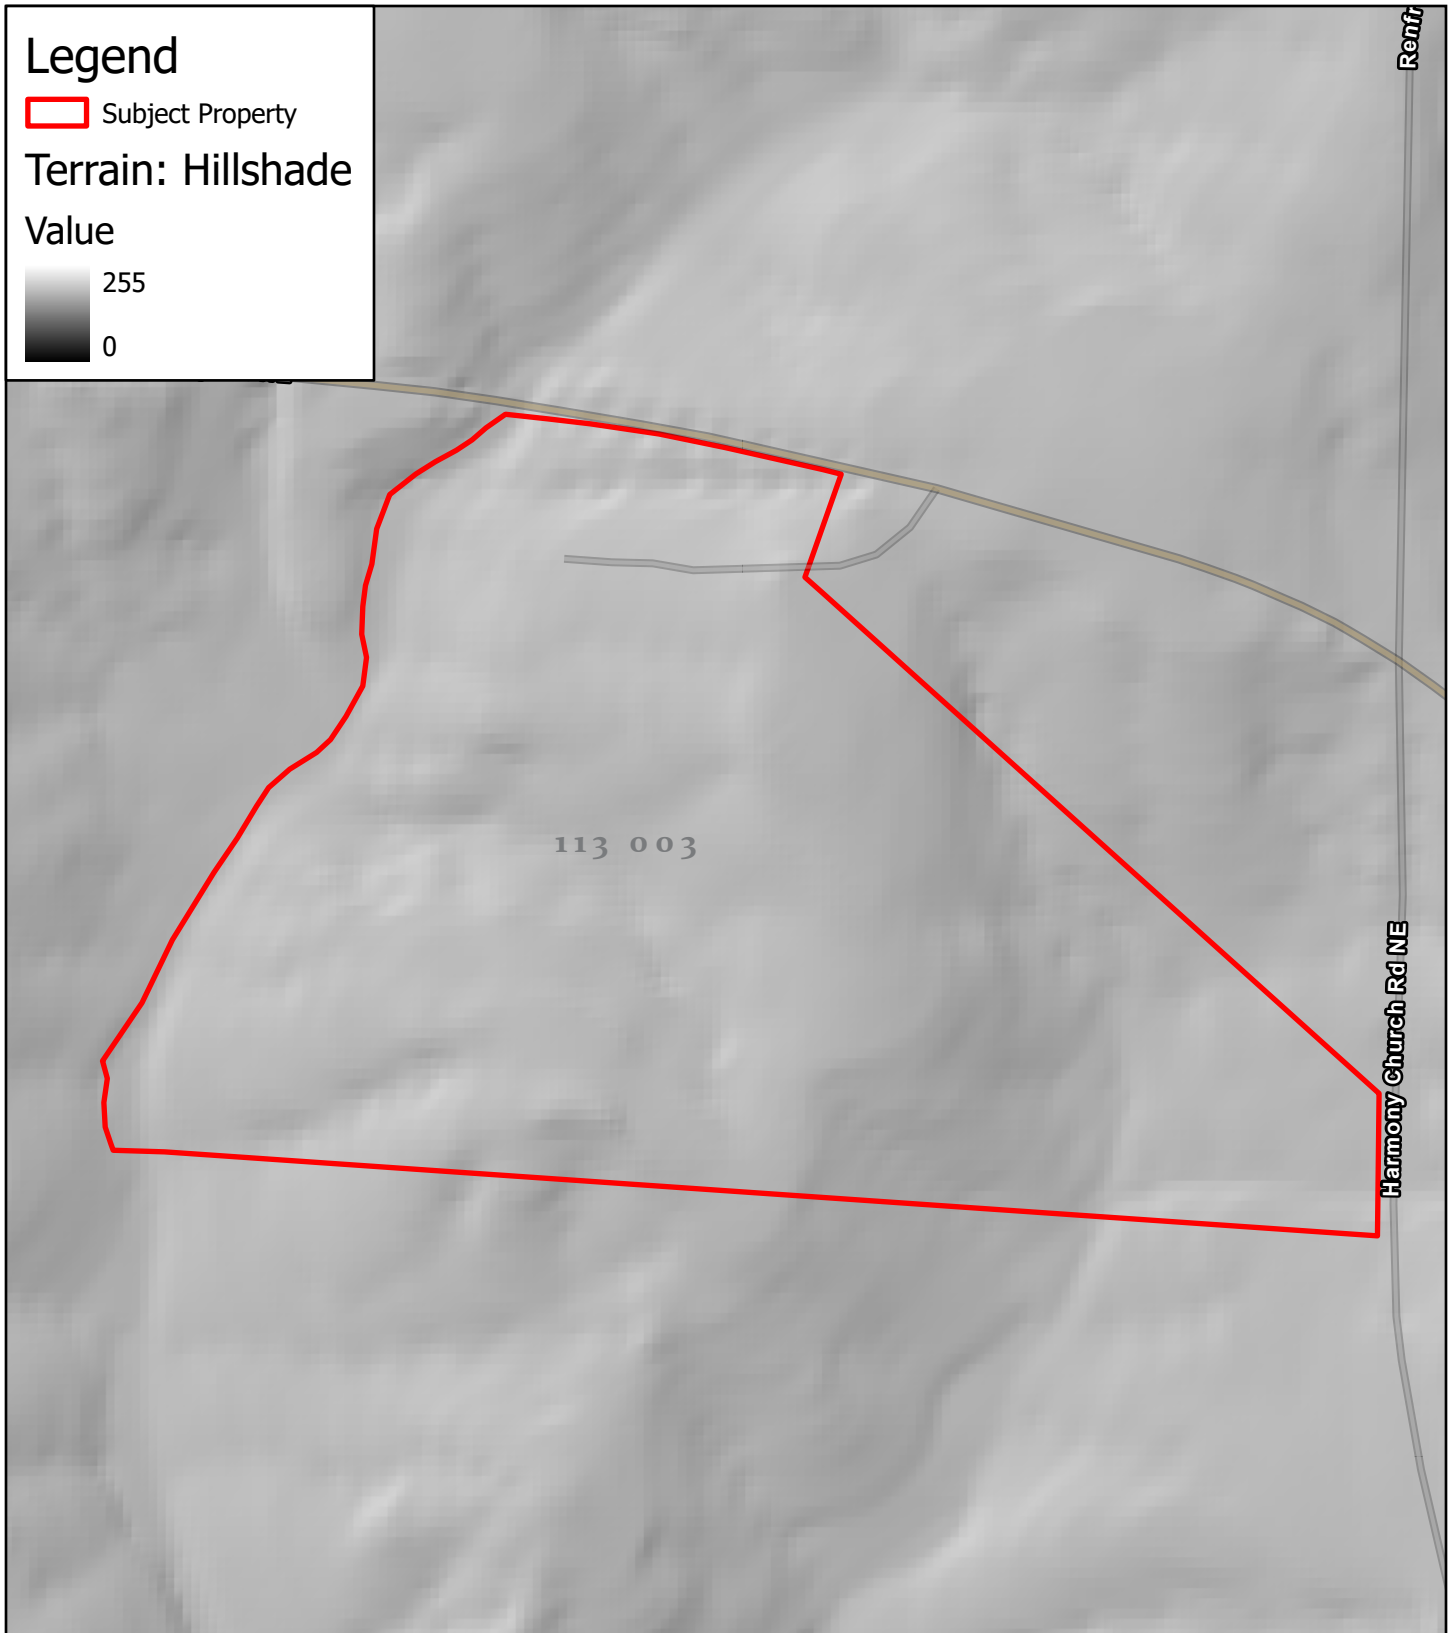

# Legend

 Subject Property

## Terrain: Hillshade

### Value

# 2023

Coordinate System: WGS 1984 Web Mercator Auxiliary Sphere Center: 83.0788°W 33.0513°N

1 inch equals 761 feet