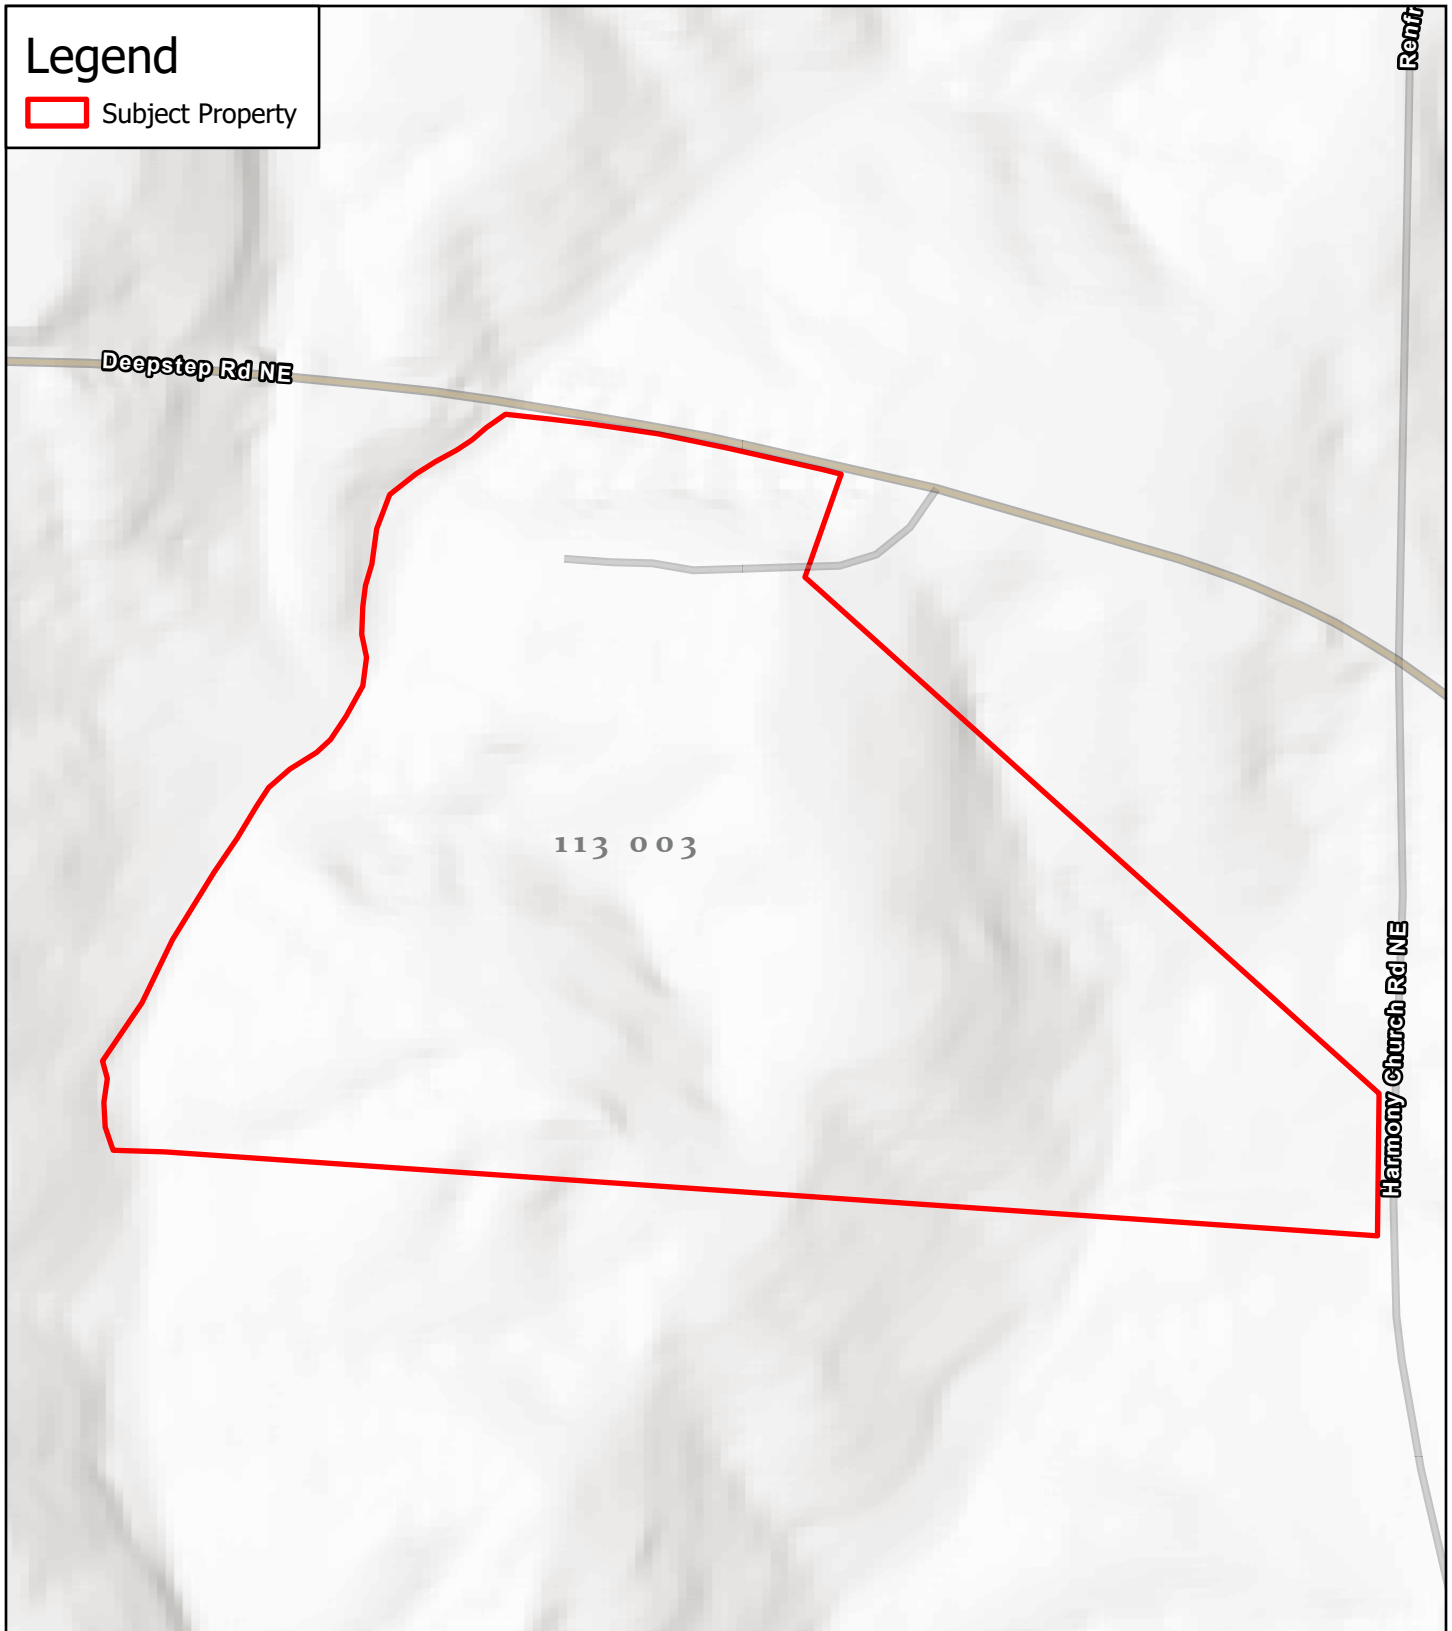

Legend

 Subject Property

Baldwin County 154 Acres Elevation - Multi Directional Hillshade

JACK R FRANKHOUSER, ALC
REALTOR/FORESTER
ACCREDITED LAND CONSULTANT
912-678-5920 | GH.LAND.COM

2023

Coordinate System: WGS 1984 Web Mercator Auxiliary Sphere Center: 83.0788°W 33.0513°N

1 inch equals 761 feet